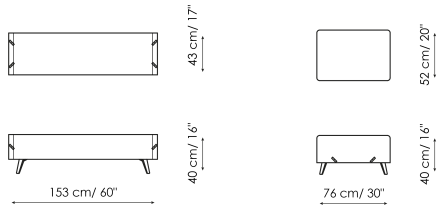

Data sheet

Cuff bench

Width: 153cm

Depth: 43cm

Height: 40cm

Cuff pouf

Width: 76cm

Depth: 52cm