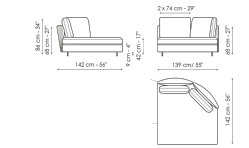

Width: 252cm  
Depth: 102cm  
Height: 86cm

**End section sofa 212**

Width: 212cm  
Depth: 102cm  
Height: 86cm

**End section sofa 192**

Width: 192cm  
Depth: 102cm  
Height: 86cm

**End section corner sofa 212**

Width: 212cm  
Depth: 102cm  
Height: 86cm

**End section corner sofa 192**

Width: 192cm  
Depth: 102cm  
Height: 86cm

**Center section 240**

Width: 240cm  
Depth: 102cm  
Height: 86cm

**Center section 200**

Width: 200cm  
Depth: 102cm  
Height: 86cm

**Chaise longue**

Width: 192cm  
Depth: 102cm  
Height: 86cm

**Center section 180**

Width: 180cm  
Depth: 102cm  
Height: 86cm

**Meridiana**

Width: 252cm  
Depth: 102cm  
Height: 86cm

**Penisola**

Width: 142cm  
Depth: 139cm  
Height: 86cm

**Inclined peninsula**

Width: 139cm  
Depth: 132cm  
Height: 86cm

**Big corner**

Width: 149cm  
Depth: 149cm  
Height: 86cm

**Small corner**

Width: 102cm  
Depth: 102cm  
Height: 86cm