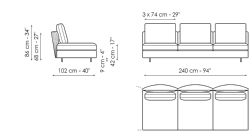

**Data sheet**

**Sofa 264**

Width: 264cm  
Depth: 102cm  
Height: 86cm

**Sofa 224**

Width: 224cm  
Depth: 102cm  
Height: 86cm

**Sofa 204**

Width: 204cm  
Depth: 102cm  
Height: 86cm

**End section sofa 252**

Width: 252cm  
Depth: 102cm  
Height: 86cm

**End section sofa 212**

Width: 212cm  
Depth: 102cm  
Height: 86cm

**End section sofa 192**

Width: 192cm  
Depth: 102cm  
Height: 86cm

**End section corner sofa 212**

Width: 212cm  
Depth: 102cm  
Height: 86cm

**End section corner sofa 192**

Width: 192cm  
Depth: 102cm  
Height: 86cm

**Center section 240**

Width: 240cm  
Depth: 102cm  
Height: 86cm

**Center section 200**

Width: 200cm  
Depth: 102cm  
Height: 86cm

**Chaise longue**

Width: 192cm  
Depth: 102cm  
Height: 86cm

**Center section 180**

Width: 180cm  
Depth: 102cm  
Height: 86cm

**Meridiana**

Width: 252cm  
Depth: 102cm  
Height: 86cm