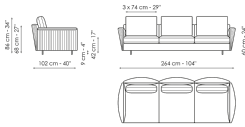

**Data sheet**

**Sofa 264**

Width: 264cm  
Depth: 102cm  
Height: 86cm

**Sofa 224**

Width: 224cm  
Depth: 102cm  
Height: 86cm

**Sofa 204**

Width: 204cm  
Depth: 102cm  
Height: 86cm

**End section sofa 252**

Width: 252cm  
Depth: 102cm  
Height: 86cm

**End section sofa 212**

Width: 212cm  
Depth: 102cm  
Height: 86cm

**End section sofa 192**

Width: 192cm  
Depth: 102cm  
Height: 86cm

**End section corner sofa 212**

Width: 212cm  
Depth: 102cm  
Height: 86cm

**End section corner sofa 192**

Width: 192cm  
Depth: 102cm  
Height: 86cm

**Center section 240**

Width: 240cm  
Depth: 102cm  
Height: 86cm

**Center section 200**

Width: 200cm  
Depth: 102cm  
Height: 86cm

**Chaise longue**

Width: 192cm  
Depth: 102cm  
Height: 86cm

**Center section 180**

Width: 180cm  
Depth: 102cm  
Height: 86cm

**Meridiana**

Width: 252cm  
Depth: 102cm  
Height: 86cm