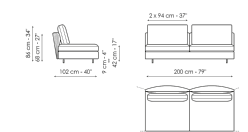

Width: 252cm  
Depth: 102cm  
Height: 86cm

**End section sofa 212**

Width: 212cm  
Depth: 102cm  
Height: 86cm

**End section sofa 192**

Width: 192cm  
Depth: 102cm  
Height: 86cm

**End section corner sofa 212**

Width: 212cm  
Depth: 102cm  
Height: 86cm

**End section corner sofa 192**

Width: 192cm  
Depth: 102cm  
Height: 86cm

**Center section 240**

Width: 240cm  
Depth: 102cm  
Height: 86cm

**Center section 200**

Width: 200cm  
Depth: 102cm  
Height: 86cm

**Chaise longue**

Width: 192cm  
Depth: 102cm  
Height: 86cm

**Center section 180**

Width: 180cm  
Depth: 102cm  
Height: 86cm

**Meridiana**

Width: 252cm  
Depth: 102cm  
Height: 86cm

**Penisola**

Width: 142cm  
Depth: 139cm  
Height: 86cm

**Inclined peninsula**

Width: 139cm  
Depth: 132cm  
Height: 86cm

**Big corner**

Width: 149cm  
Depth: 149cm  
Height: 86cm

**Small corner**

Width: 102cm  
Depth: 102cm  
Height: 86cm