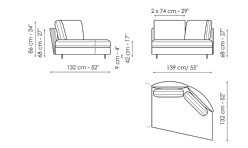

Width: 252cm  
Depth: 102cm  
Height: 86cm

**End section sofa 212**

Width: 212cm  
Depth: 102cm  
Height: 86cm

**End section sofa 192**

Width: 192cm  
Depth: 102cm  
Height: 86cm

**End section corner sofa 212**

Width: 212cm  
Depth: 102cm  
Height: 86cm

**End section corner sofa 192**

Width: 192cm  
Depth: 102cm  
Height: 86cm

**Center section 240**

Width: 240cm  
Depth: 102cm  
Height: 86cm

**Center section 200**

Width: 200cm  
Depth: 102cm  
Height: 86cm

**Chaise longue**

Width: 192cm  
Depth: 102cm  
Height: 86cm

**Center section 180**

Width: 180cm  
Depth: 102cm  
Height: 86cm

**Meridiana**

Width: 252cm  
Depth: 102cm  
Height: 86cm

**Penisola**

Width: 142cm  
Depth: 139cm  
Height: 86cm

**Inclined peninsula**

Width: 139cm  
Depth: 132cm  
Height: 86cm

**Big corner**

Width: 149cm  
Depth: 149cm  
Height: 86cm

**Small corner**

Width: 102cm  
Depth: 102cm  
Height: 86cm