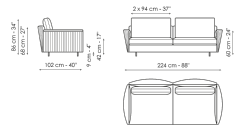

**Data sheet**

**Sofa 264**

Width: 264cm  
Depth: 102cm  
Height: 86cm

**Sofa 224**

Width: 224cm  
Depth: 102cm  
Height: 86cm

**Sofa 204**

Width: 204cm  
Depth: 102cm  
Height: 86cm

**End section sofa 252**

Width: 252cm  
Depth: 102cm  
Height: 86cm

**End section sofa 212**

Width: 212cm  
Depth: 102cm  
Height: 86cm

**End section sofa 192**

Width: 192cm  
Depth: 102cm  
Height: 86cm

**End section corner sofa 212**

Width: 212cm  
Depth: 102cm  
Height: 86cm

**End section corner sofa 192**

Width: 192cm  
Depth: 102cm  
Height: 86cm

**Center section 240**

Width: 240cm  
Depth: 102cm  
Height: 86cm

**Center section 200**

Width: 200cm  
Depth: 102cm  
Height: 86cm

**Chaise longue**

Width: 192cm  
Depth: 102cm  
Height: 86cm

**Center section 180**

Width: 180cm  
Depth: 102cm  
Height: 86cm

**Meridiana**

Width: 252cm  
Depth: 102cm  
Height: 86cm