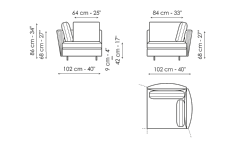

Width: 212cm  
Depth: 102cm  
Height: 86cm

**End section corner sofa 192**

Width: 192cm  
Depth: 102cm  
Height: 86cm

**Center section 240**

Width: 240cm  
Depth: 102cm  
Height: 86cm

**Center section 200**

Width: 200cm  
Depth: 102cm  
Height: 86cm

**Chaise longue**

Width: 192cm  
Depth: 102cm  
Height: 86cm

**Center section 180**

Width: 180cm  
Depth: 102cm  
Height: 86cm

**Meridiana**

Width: 252cm  
Depth: 102cm  
Height: 86cm

**Penisola**

Width: 142cm  
Depth: 139cm  
Height: 86cm

**Inclined peninsula**

Width: 139cm  
Depth: 132cm  
Height: 86cm

**Big corner**

Width: 149cm  
Depth: 149cm  
Height: 86cm

**Small corner**

Width: 102cm  
Depth: 102cm  
Height: 86cm

**Pouf**

Width: 90cm  
Depth: 90cm  
Height: 42cm