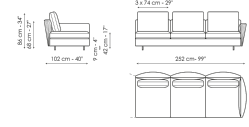

**Data sheet**

**Sofa 264**

Width: 264cm  
Depth: 102cm  
Height: 86cm

**Sofa 224**

Width: 224cm  
Depth: 102cm  
Height: 86cm

**Sofa 204**

Width: 204cm  
Depth: 102cm  
Height: 86cm

**End section sofa 252**

Width: 252cm  
Depth: 102cm  
Height: 86cm

**End section sofa 212**

Width: 212cm  
Depth: 102cm  
Height: 86cm

**End section sofa 192**

Width: 192cm  
Depth: 102cm  
Height: 86cm

**End section corner sofa 212**

Width: 212cm  
Depth: 102cm  
Height: 86cm

**End section corner sofa 192**

Width: 192cm  
Depth: 102cm  
Height: 86cm

**Center section 240**

Width: 240cm  
Depth: 102cm  
Height: 86cm

**Center section 200**

Width: 200cm  
Depth: 102cm  
Height: 86cm

**Chaise longue**

Width: 192cm  
Depth: 102cm  
Height: 86cm

**Center section 180**

Width: 180cm  
Depth: 102cm  
Height: 86cm

**Meridiana**

Width: 252cm  
Depth: 102cm  
Height: 86cm