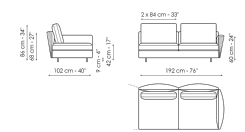

**Data sheet**

**Sofa 264**

Width: 264cm  
Depth: 102cm  
Height: 86cm

**Sofa 224**

Width: 224cm  
Depth: 102cm  
Height: 86cm

**Sofa 204**

Width: 204cm  
Depth: 102cm  
Height: 86cm

**End section sofa 252**

Width: 252cm  
Depth: 102cm  
Height: 86cm

**End section sofa 212**

Width: 212cm  
Depth: 102cm  
Height: 86cm

**End section sofa 192**

Width: 192cm  
Depth: 102cm  
Height: 86cm

**End section corner sofa 212**

Width: 212cm  
Depth: 102cm  
Height: 86cm

**End section corner sofa 192**

Width: 192cm  
Depth: 102cm  
Height: 86cm

**Center section 240**

Width: 240cm  
Depth: 102cm  
Height: 86cm

**Center section 200**

Width: 200cm  
Depth: 102cm  
Height: 86cm

**Chaise longue**

Width: 192cm  
Depth: 102cm  
Height: 86cm

**Center section 180**

Width: 180cm  
Depth: 102cm  
Height: 86cm

**Meridiana**

Width: 252cm  
Depth: 102cm  
Height: 86cm