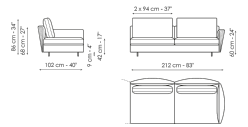

**Data sheet**

**Sofa 264**

Width: 264cm  
Depth: 102cm  
Height: 86cm

**Sofa 224**

Width: 224cm  
Depth: 102cm  
Height: 86cm

**Sofa 204**

Width: 204cm  
Depth: 102cm  
Height: 86cm

**End section sofa 252**

Width: 252cm  
Depth: 102cm  
Height: 86cm

**End section sofa 212**

Width: 212cm  
Depth: 102cm  
Height: 86cm

**End section sofa 192**

Width: 192cm  
Depth: 102cm  
Height: 86cm

**End section corner sofa 212**

Width: 212cm  
Depth: 102cm  
Height: 86cm

**End section corner sofa 192**

Width: 192cm  
Depth: 102cm  
Height: 86cm

**Center section 240**

Width: 240cm  
Depth: 102cm  
Height: 86cm

**Center section 200**

Width: 200cm  
Depth: 102cm  
Height: 86cm

**Chaise longue**

Width: 192cm  
Depth: 102cm  
Height: 86cm

**Center section 180**

Width: 180cm  
Depth: 102cm  
Height: 86cm

**Meridiana**

Width: 252cm  
Depth: 102cm  
Height: 86cm