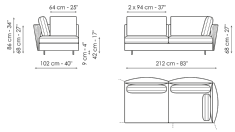

**Data sheet**

**Sofa 264**

Width: 264cm  
Depth: 102cm  
Height: 86cm

**Sofa 224**

Width: 224cm  
Depth: 102cm  
Height: 86cm

**Sofa 204**

Width: 204cm  
Depth: 102cm  
Height: 86cm

**End section sofa 252**

Width: 252cm  
Depth: 102cm  
Height: 86cm

**End section sofa 212**

Width: 212cm  
Depth: 102cm  
Height: 86cm

**End section sofa 192**

Width: 192cm  
Depth: 102cm  
Height: 86cm

**End section corner sofa 212**

Width: 212cm  
Depth: 102cm  
Height: 86cm

**End section corner sofa 192**

Width: 192cm  
Depth: 102cm  
Height: 86cm

**Center section 240**

Width: 240cm  
Depth: 102cm  
Height: 86cm

**Center section 200**

Width: 200cm  
Depth: 102cm  
Height: 86cm

**Chaise longue**

Width: 192cm  
Depth: 102cm  
Height: 86cm

**Center section 180**

Width: 180cm  
Depth: 102cm  
Height: 86cm

**Meridiana**

Width: 252cm  
Depth: 102cm  
Height: 86cm