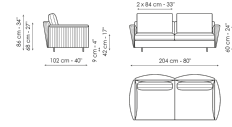

**Data sheet**

**Sofa 264**

Width: 264cm  
Depth: 102cm  
Height: 86cm

**Sofa 224**

Width: 224cm  
Depth: 102cm  
Height: 86cm

**Sofa 204**

Width: 204cm  
Depth: 102cm  
Height: 86cm

**End section sofa 252**

Width: 252cm  
Depth: 102cm  
Height: 86cm

**End section sofa 212**

Width: 212cm  
Depth: 102cm  
Height: 86cm

**End section sofa 192**

Width: 192cm  
Depth: 102cm  
Height: 86cm

**End section corner sofa 212**

Width: 212cm  
Depth: 102cm  
Height: 86cm

**End section corner sofa 192**

Width: 192cm  
Depth: 102cm  
Height: 86cm

**Center section 240**

Width: 240cm  
Depth: 102cm  
Height: 86cm

**Center section 200**

Width: 200cm  
Depth: 102cm  
Height: 86cm

**Chaise longue**

Width: 192cm  
Depth: 102cm  
Height: 86cm

**Center section 180**

Width: 180cm  
Depth: 102cm  
Height: 86cm

**Meridiana**

Width: 252cm  
Depth: 102cm  
Height: 86cm