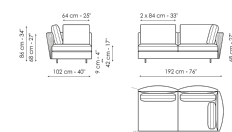

**Data sheet**

**Sofa 264**

Width: 264cm  
Depth: 102cm  
Height: 86cm

**Sofa 224**

Width: 224cm  
Depth: 102cm  
Height: 86cm

**Sofa 204**

Width: 204cm  
Depth: 102cm  
Height: 86cm

**End section sofa 252**

Width: 252cm  
Depth: 102cm  
Height: 86cm

**End section sofa 212**

Width: 212cm  
Depth: 102cm  
Height: 86cm

**End section sofa 192**

Width: 192cm  
Depth: 102cm  
Height: 86cm

**End section corner sofa 212**

Width: 212cm  
Depth: 102cm  
Height: 86cm

**End section corner sofa 192**

Width: 192cm  
Depth: 102cm  
Height: 86cm

**Center section 240**

Width: 240cm  
Depth: 102cm  
Height: 86cm

**Center section 200**

Width: 200cm  
Depth: 102cm  
Height: 86cm

**Chaise longue**

Width: 192cm  
Depth: 102cm  
Height: 86cm

**Center section 180**

Width: 180cm  
Depth: 102cm  
Height: 86cm

**Meridiana**

Width: 252cm  
Depth: 102cm  
Height: 86cm