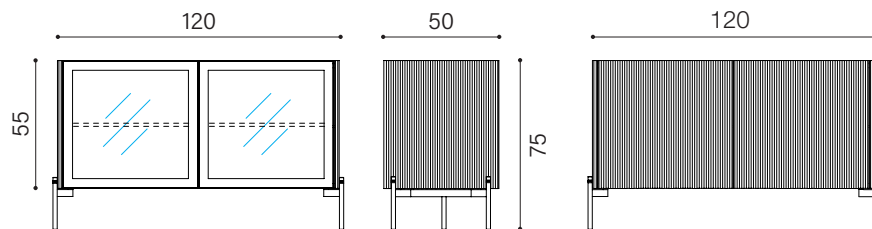

Dimensioni / Dimension

Collezione / Collection **Living & More**

Madia 120, 2 ante battenti vetro o legno / Sideboard 120, 2 hinged glass or glass doors