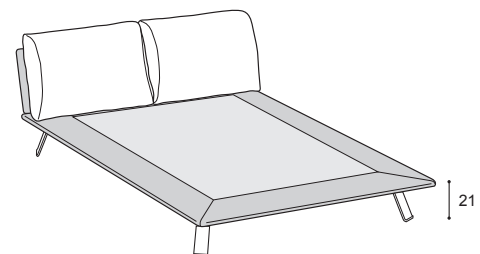

Bed frame always includes the slats cover.

The height of the bed is calculated with standard feet

For characteristics related to the materials used, see the technical section at the end of the pricelist.

Bed linen and bed-base cover set available in the section "Bed accessories"

Versioni disponibili (per dimensioni selezionate)

Available versions (by selected dimensions)

Disponibile per materasso da:
 Available for mattress: