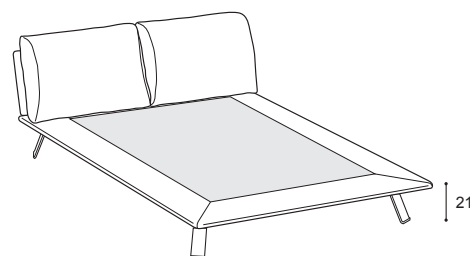

The height of the bed is calculated with standard feet

For characteristics related to the materials used, see the technical section at the end of the pricelist.

Bed linen and bed-base cover set available in the section "Bed accessories"

Versioni disponibili (per dimensioni selezionate)

Available versions (by selected dimensions)

Disponibile per materasso da:
 Available for mattress:

Kanaha Mix

	 Testiera - Headboard	 Giroletto - Bed frame	 Cuscini - Cushions	
Rivestimento Upholstering (7)	Sfoderabile Removable —			
	Non sfoderabile Not removable 	—	—	
Imbottiture Padding (2-3-4)	 Accoppiato	 Accoppiato		