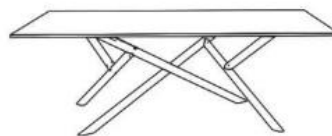

Piano in cristallo, ceramica e Marble Glass
Pyroceram, glass and Marble Glass top
Plateau en Marble Glass, céramique et verre

200x100 H. 74
78.7"x39.3" H. 29.1"