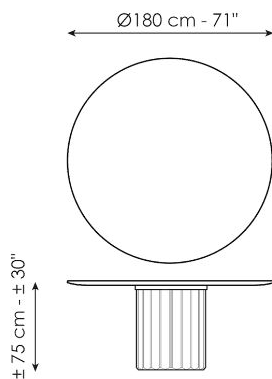

elegant and surprising elongated cylinder that recalls the shape of a Greek column and which pushes the design towards ancient architectural horizons.

Data sheet

Width: 200cm
Depth: 108cm
Height: ± 75cm

Width: 250cm
Depth: 112cm
Height: ± 75cm

Width: 280cm
Depth: 115cm
Height: ± 75cm

Width: 300cm
Depth: 120cm
Height: ± 75cm

Width: 300cm
Depth: 140cm
Height: ± 75cm

Width: 140cm
Depth: 140cm
Height: ± 75cm

Width: 160cm
Depth: 160cm
Height: ± 75cm

Width: 180cm
Depth: 180cm
Height: ± 75cm

Finishes

BARREL SHAPED TOP

Wood

Veneered wood
Walnut Canaletto

Solid wood
Brushed coal oak

Solid wood
Brushed natural oak