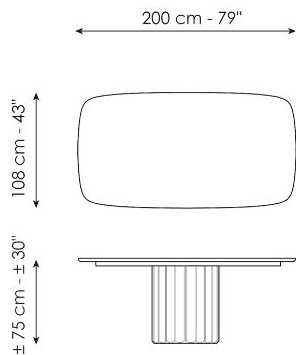

elegant and surprising elongated cylinder that recalls the shape of a Greek column and which pushes the design towards ancient architectural horizons.

Data sheet

Width: 200cm
Depth: 108cm
Height: ± 75cm

Width: 250cm
Depth: 112cm
Height: ± 75cm

Width: 280cm
Depth: 115cm
Height: ± 75cm

Width: 300cm
Depth: 120cm
Height: ± 75cm

Width: 300cm
Depth: 140cm
Height: ± 75cm

Width: 140cm
Depth: 140cm
Height: ± 75cm

Width: 160cm
Depth: 160cm
Height: ± 75cm

Width: 180cm
Depth: 180cm
Height: ± 75cm

Finishes

BARREL SHAPED TOP

Wood

Veneered wood
Walnut Canaletto

Solid wood
Brushed coal oak

Solid wood
Brushed natural oak