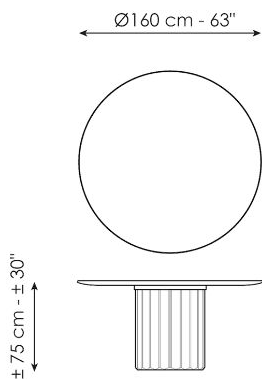

elegant and surprising elongated cylinder that recalls the shape of a Greek column and which pushes the design towards ancient architectural horizons.

Data sheet

Width: 200cm
Depth: 108cm
Height: ± 75cm

Width: 250cm
Depth: 112cm
Height: ± 75cm

Width: 280cm
Depth: 115cm
Height: ± 75cm

Width: 300cm
Depth: 120cm
Height: ± 75cm

Width: 300cm
Depth: 140cm
Height: ± 75cm

Width: 140cm
Depth: 140cm
Height: ± 75cm

Width: 160cm
Depth: 160cm
Height: ± 75cm

Width: 180cm
Depth: 180cm
Height: ± 75cm

Finishes

BARREL SHAPED TOP

Wood

Veneered wood
Walnut Canaletto

Solid wood
Brushed coal oak

Solid wood
Brushed natural oak