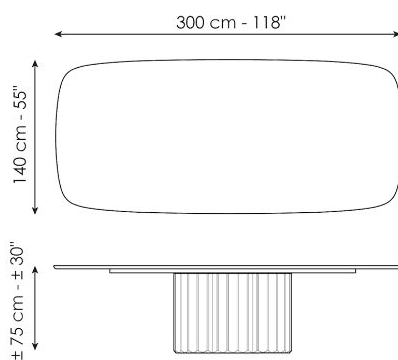

elegant and surprising elongated cylinder that recalls the shape of a Greek column and which pushes the design towards ancient architectural horizons.

Data sheet

Width: 200cm
Depth: 108cm
Height: ± 75cm

Width: 250cm
Depth: 112cm
Height: ± 75cm

Width: 280cm
Depth: 115cm
Height: ± 75cm

Width: 300cm
Depth: 120cm
Height: ± 75cm

Width: 300cm
Depth: 140cm
Height: ± 75cm

Width: 140cm
Depth: 140cm
Height: ± 75cm

Width: 160cm
Depth: 160cm
Height: ± 75cm

Width: 180cm
Depth: 180cm
Height: ± 75cm

Finishes

BARREL SHAPED TOP

Wood

Veneered wood
Walnut Canaletto

Solid wood
Brushed coal oak

Solid wood
Brushed natural oak