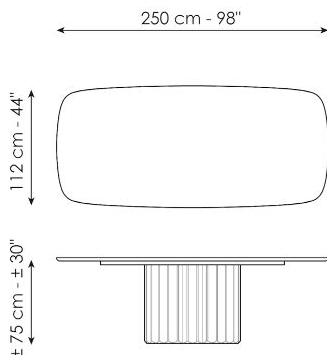

elegant and surprising elongated cylinder that recalls the shape of a Greek column and which pushes the design towards ancient architectural horizons.

Data sheet

Width: 200cm
Depth: 108cm
Height: ± 75cm

Width: 250cm
Depth: 112cm
Height: ± 75cm

Width: 280cm
Depth: 115cm
Height: ± 75cm

Width: 300cm
Depth: 120cm
Height: ± 75cm

Width: 300cm
Depth: 140cm
Height: ± 75cm

Width: 140cm
Depth: 140cm
Height: ± 75cm

Width: 160cm
Depth: 160cm
Height: ± 75cm

Width: 180cm
Depth: 180cm
Height: ± 75cm

Finishes

BARREL SHAPED TOP

Wood

Veneered wood
Walnut Canaletto

Solid wood
Brushed coal oak

Solid wood
Brushed natural oak