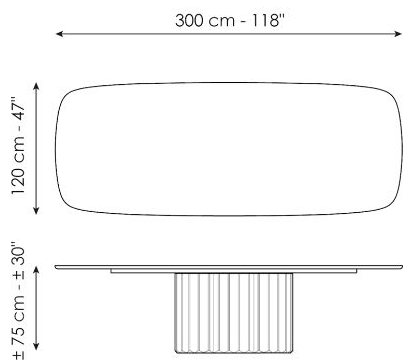

elegant and surprising elongated cylinder that recalls the shape of a Greek column and which pushes the design towards ancient architectural horizons.

Data sheet

Width: 200cm
Depth: 108cm
Height: ± 75cm

Width: 250cm
Depth: 112cm
Height: ± 75cm

Width: 280cm
Depth: 115cm
Height: ± 75cm

Width: 300cm
Depth: 120cm
Height: ± 75cm

Width: 300cm
Depth: 140cm
Height: ± 75cm

Width: 140cm
Depth: 140cm
Height: ± 75cm

Width: 160cm
Depth: 160cm
Height: ± 75cm

Width: 180cm
Depth: 180cm
Height: ± 75cm

Finishes

BARREL SHAPED TOP

Wood

Veneered wood
Walnut Canaletto

Solid wood
Brushed coal oak

Solid wood
Brushed natural oak