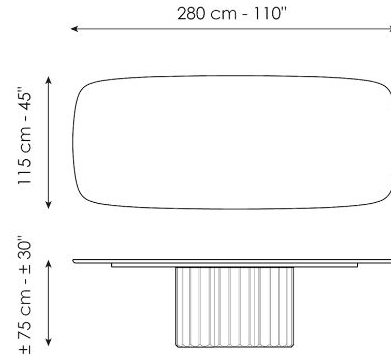

elegant and surprising elongated cylinder that recalls the shape of a Greek column and which pushes the design towards ancient architectural horizons.

Data sheet

Width: 200cm
Depth: 108cm
Height: ± 75cm

Width: 250cm
Depth: 112cm
Height: ± 75cm

Width: 280cm
Depth: 115cm
Height: ± 75cm

Width: 300cm
Depth: 120cm
Height: ± 75cm

Width: 300cm
Depth: 140cm
Height: ± 75cm

Width: 140cm
Depth: 140cm
Height: ± 75cm

Width: 160cm
Depth: 160cm
Height: ± 75cm

Width: 180cm
Depth: 180cm
Height: ± 75cm

Finishes

BARREL SHAPED TOP

Wood

Veneered wood
Walnut Canaletto

Solid wood
Brushed coal oak

Solid wood
Brushed natural oak