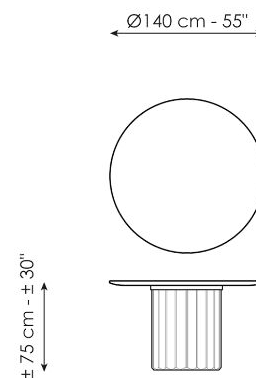

elegant and surprising elongated cylinder that recalls the shape of a Greek column and which pushes the design towards ancient architectural horizons.

Data sheet

Width: 200cm
Depth: 108cm
Height: ± 75cm

Width: 250cm
Depth: 112cm
Height: ± 75cm

Width: 280cm
Depth: 115cm
Height: ± 75cm

Width: 300cm
Depth: 120cm
Height: ± 75cm

Width: 300cm
Depth: 140cm
Height: ± 75cm

Width: 140cm
Depth: 140cm
Height: ± 75cm

Width: 160cm
Depth: 160cm
Height: ± 75cm

Width: 180cm
Depth: 180cm
Height: ± 75cm

Finishes

BARREL SHAPED TOP

Wood

Veneered wood
Walnut Canaletto

Solid wood
Brushed coal oak

Solid wood
Brushed natural oak