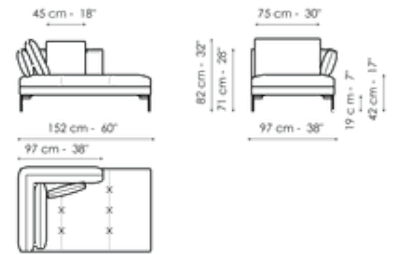

End section corner sofa 152

Width: 152cm
Depth: 97cm
Height: 82cm

End section corner sofa 97

Width: 97cm
Depth: 97cm
Height: 82cm

Center section sofa 220

Width: 220cm
Depth: 97cm
Height: 82cm

Center section sofa 190

Width: 190cm
Depth: 97cm
Height: 82cm

Center section sofa 150

Width: 150cm
Depth: 97cm
Height: 82cm

Center section sofa 95

Width: 95cm

Inclined penisola

Width: 190cm

Penisola 190

Width: 190cm

Depth: 97cm
Height: 82cm

Depth: 127cm
Height: 82cm

Depth: 97cm
Height: 82cm

Penisola 150

Width: 150cm
Depth: 97cm
Height: 82cm

Meridiana

Width: 192cm
Depth: 97cm
Height: 82cm

Chaise longue

Width: 152cm
Depth: 97cm
Height: 82cm

Pouf 150 x 95

Width: 150cm
Depth: 95cm
Height: 42cm

Pouf 95 x 95

Width: 95cm
Depth: 95cm
Height: 42cm

Cushion

Width: 45cm
Depth: 45cm
Height: -cm