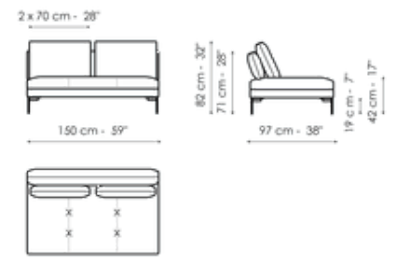

Data sheet

Sofa 224

Width: 224cm
Depth: 97cm
Height: 82cm

Sofa 194

Width: 194cm
Depth: 97cm
Height: 82cm

Corner sofa 224

Width: 224cm
Depth: 97cm
Height: 82cm

Corner sofa 194

Width: 97cm

End section corner sofa 222

Width: 222cm

Depth: 97cm
Height: 82cm

Depth: 97cm
Height: 82cm

Depth: 97cm
Height: 82cm

End section corner sofa 192

Width: 192cm
Depth: 97cm
Height: 82cm

End section corner sofa 152

Width: 152cm
Depth: 97cm
Height: 82cm

End section corner sofa 97

Width: 97cm
Depth: 97cm
Height: 82cm

Center section sofa 220

Width: 220cm
Depth: 97cm
Height: 82cm

Center section sofa 190

Width: 190cm
Depth: 97cm
Height: 82cm

Center section sofa 150

Width: 150cm
Depth: 97cm
Height: 82cm

Center section sofa 95

Width: 95cm

Inclined penisola

Width: 190cm

Penisola 190