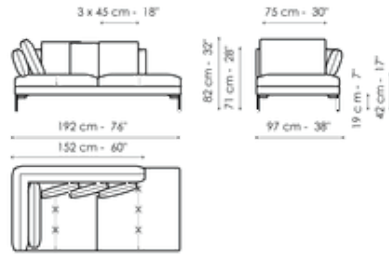

End section corner sofa 152

Width: 152cm
Depth: 97cm
Height: 82cm

End section corner sofa 97

Width: 97cm
Depth: 97cm
Height: 82cm

Center section sofa 220

Width: 220cm
Depth: 97cm
Height: 82cm

Center section sofa 190

Width: 190cm
Depth: 97cm
Height: 82cm

Center section sofa 150

Width: 150cm
Depth: 97cm
Height: 82cm

Center section sofa 95

Width: 95cm

Inclined penisola

Width: 190cm

Penisola 190

Width: 190cm

Depth: 97cm
Height: 82cm

Depth: 127cm
Height: 82cm

Depth: 97cm
Height: 82cm

Penisola 150

Width: 150cm
Depth: 97cm
Height: 82cm

Meridiana

Width: 192cm
Depth: 97cm
Height: 82cm

Chaise longue

Width: 152cm
Depth: 97cm
Height: 82cm

Pouf 150 x 95

Width: 150cm
Depth: 95cm
Height: 42cm

Pouf 95 x 95

Width: 95cm
Depth: 95cm
Height: 42cm

Cushion

Width: 45cm
Depth: 45cm
Height: -cm