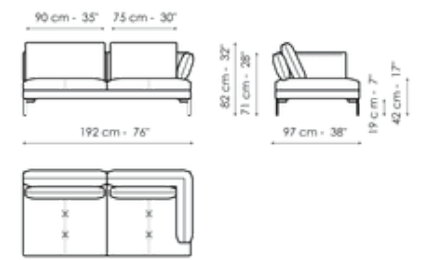

Data sheet

Sofa 224

Width: 224cm
Depth: 97cm
Height: 82cm

Sofa 194

Width: 194cm
Depth: 97cm
Height: 82cm

Corner sofa 224

Width: 224cm
Depth: 97cm
Height: 82cm

Corner sofa 194

Width: 194cm
Depth: 97cm
Height: 82cm

End section sofa 222

Width: 222cm
Depth: 97cm
Height: 82cm

End section sofa 192

Width: 192cm
Depth: 97cm
Height: 82cm

End section sofa 152

Width: 152cm

End section sofa 97

Width: 97cm

End section corner sofa 222

Width: 222cm

Depth: 97cm
Height: 82cm

Depth: 97cm
Height: 82cm

Depth: 97cm
Height: 82cm

End section corner sofa 192

Width: 192cm
Depth: 97cm
Height: 82cm

Width: 190cm
Depth: 97cm
Height: 82cm

Center section sofa 150

Width: 150cm
Depth: 97cm
Height: 82cm

Center section sofa 95

Width: 95cm

Inclined penisola

Width: 190cm

Penisola 190