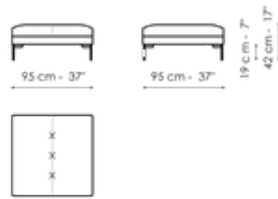

End section corner sofa 152

Width: 152cm
Depth: 97cm
Height: 82cm

End section corner sofa 97

Width: 97cm
Depth: 97cm
Height: 82cm

Center section sofa 220

Width: 220cm
Depth: 97cm
Height: 82cm

Center section sofa 190

Width: 190cm
Depth: 97cm
Height: 82cm

Center section sofa 150

Width: 150cm
Depth: 97cm
Height: 82cm

Center section sofa 95

Width: 95cm

Inclined penisola

Width: 190cm

Penisola 190

Width: 190cm

Depth: 97cm
Height: 82cm

Depth: 127cm
Height: 82cm

Depth: 97cm
Height: 82cm

Penisola 150

Width: 150cm
Depth: 97cm
Height: 82cm

Meridiana

Width: 192cm
Depth: 97cm
Height: 82cm

Chaise longue

Width: 152cm
Depth: 97cm
Height: 82cm

Pouf 150 x 95

Width: 150cm
Depth: 95cm
Height: 42cm

Pouf 95 x 95

Width: 95cm
Depth: 95cm
Height: 42cm

Cushion

Width: 45cm
Depth: 45cm
Height: -cm