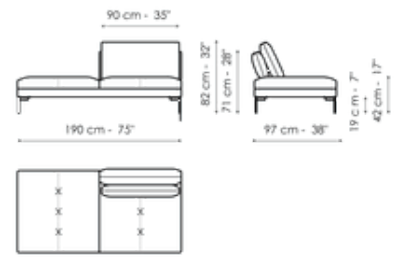

Width: 97cm

End section corner sofa 222

Width: 222cm

Depth: 97cm
Height: 82cm

Depth: 97cm
Height: 82cm

Depth: 97cm
Height: 82cm

End section corner sofa 192

Width: 192cm
Depth: 97cm
Height: 82cm

End section corner sofa 152

Width: 152cm
Depth: 97cm
Height: 82cm

End section corner sofa 97

Width: 97cm
Depth: 97cm
Height: 82cm

Center section sofa 220

Width: 220cm
Depth: 97cm
Height: 82cm

Center section sofa 190

Width: 190cm
Depth: 97cm
Height: 82cm

Center section sofa 150

Width: 150cm
Depth: 97cm
Height: 82cm

Center section sofa 95

Width: 95cm

Inclined penisola

Width: 190cm

Penisola 190

Width: 190cm

Depth: 97cm
Height: 82cm

Depth: 127cm
Height: 82cm

Depth: 97cm
Height: 82cm

Penisola 150

Width: 150cm
Depth: 97cm
Height: 82cm

Meridiana

Width: 192cm
Depth: 97cm
Height: 82cm