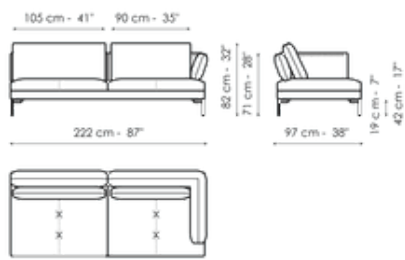

Data sheet

Sofa 224

Width: 224cm
Depth: 97cm
Height: 82cm

Sofa 194

Width: 194cm
Depth: 97cm
Height: 82cm

Corner sofa 224

Width: 224cm
Depth: 97cm
Height: 82cm

Corner sofa 194

Width: 194cm
Depth: 97cm
Height: 82cm

End section sofa 222

Width: 222cm
Depth: 97cm
Height: 82cm

End section sofa 192

Width: 192cm
Depth: 97cm
Height: 82cm

End section sofa 152

Width: 152cm

End section sofa 97

Width: 97cm

End section corner sofa 222

Width: 222cm

Depth: 97cm
Height: 82cm

Depth: 97cm
Height: 82cm

Depth: 97cm
Height: 82cm

End section corner sofa 192

Width: 192cm
Depth: 97cm
Height: 82cm

Width: 190cm
Depth: 97cm
Height: 82cm

Center section sofa 150

Width: 150cm
Depth: 97cm
Height: 82cm

Center section sofa 95

Width: 95cm

Inclined penisola

Width: 190cm

Penisola 190