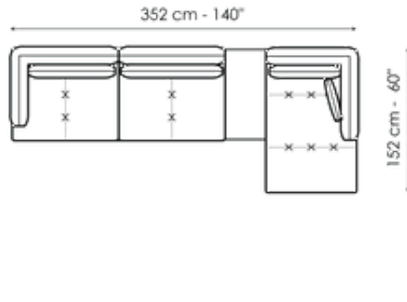

Width: 190cm

Depth: 97cm
Height: 82cm

Depth: 127cm
Height: 82cm

Depth: 97cm
Height: 82cm

Penisola 150

Width: 150cm
Depth: 97cm
Height: 82cm

Meridiana

Width: 192cm
Depth: 97cm
Height: 82cm

Chaise longue

Width: 152cm
Depth: 97cm
Height: 82cm

Pouf 150 x 95

Width: 150cm
Depth: 95cm
Height: 42cm

Pouf 95 x 95

Width: 95cm
Depth: 95cm
Height: 42cm

Cushion

Width: 45cm
Depth: 45cm
Height: -cm

Coffe table 148 x 33

Width: 148cm

Coffe table 93 x 33

Width: 93cm

Coffe table 93 x 47

Width: 93cm

Depth: 33cm
Height: 45cm

Combination

Width: 337cm
Depth: 97cm
Height: 82cm

Depth: 33cm
Height: 45cm

Combination

Width: 352cm
Depth: 152cm
Height: 82cm

Depth: 47cm
Height: 45cm

Combination

Width: 352cm
Depth: 183cm
Height: 82cm

Finishes