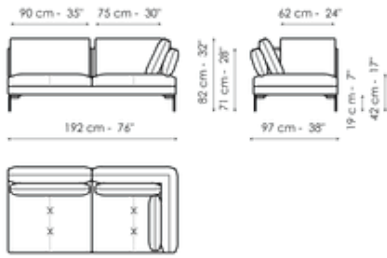

Data sheet

Sofa 224

Width: 224cm
Depth: 97cm
Height: 82cm

Sofa 194

Width: 194cm
Depth: 97cm
Height: 82cm

Corner sofa 224

Width: 224cm
Depth: 97cm
Height: 82cm

Corner sofa 194

Width: 194cm
Depth: 97cm
Height: 82cm

End section sofa 222

Width: 222cm
Depth: 97cm
Height: 82cm

End section sofa 192

Width: 192cm
Depth: 97cm
Height: 82cm

End section sofa 152

Width: 152cm

End section sofa 97

Width: 97cm

End section corner sofa 222

Width: 222cm

Depth: 97cm
Height: 82cm

Depth: 97cm
Height: 82cm

Depth: 97cm
Height: 82cm

End section corner sofa 192

Width: 192cm
Depth: 97cm
Height: 82cm

Width: 190cm
Depth: 97cm
Height: 82cm

Center section sofa 150

Width: 150cm
Depth: 97cm
Height: 82cm

Center section sofa 95

Width: 95cm

Inclined penisola

Width: 190cm

Penisola 190