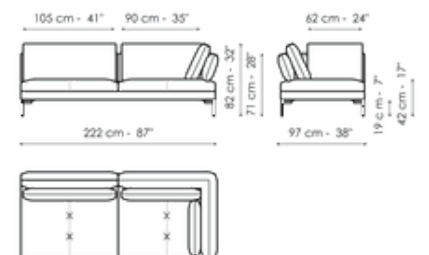

Data sheet

Sofa 224

Width: 224cm
Depth: 97cm
Height: 82cm

Sofa 194

Width: 194cm
Depth: 97cm
Height: 82cm

Corner sofa 224

Width: 224cm
Depth: 97cm
Height: 82cm

Corner sofa 194

Width: 194cm
Depth: 97cm
Height: 82cm

End section sofa 222

Width: 222cm
Depth: 97cm
Height: 82cm

End section sofa 192

Width: 192cm
Depth: 97cm
Height: 82cm

End section sofa 152

Width: 152cm

End section sofa 97

Width: 97cm

End section corner sofa 222

Width: 222cm

Depth: 97cm
Height: 82cm

Depth: 97cm
Height: 82cm

Depth: 97cm
Height: 82cm

End section corner sofa 192

Width: 192cm
Depth: 97cm
Height: 82cm

Width: 190cm
Depth: 97cm
Height: 82cm

Center section sofa 150

Width: 150cm
Depth: 97cm
Height: 82cm

Center section sofa 95

Width: 95cm

Inclined penisola

Width: 190cm

Penisola 190