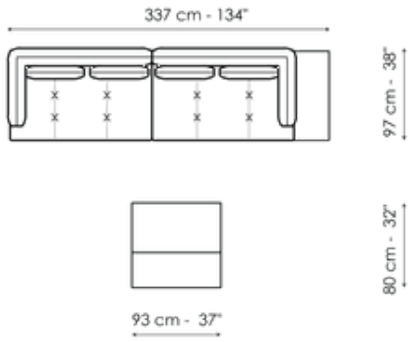

Width: 190cm

Depth: 97cm
Height: 82cm

Depth: 127cm
Height: 82cm

Depth: 97cm
Height: 82cm

Penisola 150

Width: 150cm
Depth: 97cm
Height: 82cm

Meridiana

Width: 192cm
Depth: 97cm
Height: 82cm

Chaise longue

Width: 152cm
Depth: 97cm
Height: 82cm

Pouf 150 x 95

Width: 150cm
Depth: 95cm
Height: 42cm

Pouf 95 x 95

Width: 95cm
Depth: 95cm
Height: 42cm

Cushion

Width: 45cm
Depth: 45cm
Height: -cm

Coffe table 148 x 33

Width: 148cm

Coffe table 93 x 33

Width: 93cm

Coffe table 93 x 47

Width: 93cm

Depth: 33cm
Height: 45cm

Combination

Width: 337cm
Depth: 97cm
Height: 82cm

Depth: 33cm
Height: 45cm

Combination

Width: 352cm
Depth: 152cm
Height: 82cm

Depth: 47cm
Height: 45cm

Combination

Width: 352cm
Depth: 183cm
Height: 82cm

Finishes