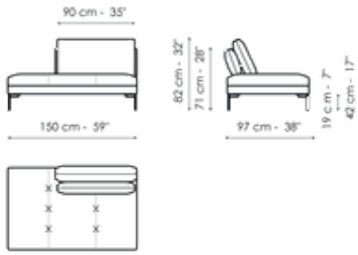

End section corner sofa 152

Width: 152cm
Depth: 97cm
Height: 82cm

End section corner sofa 97

Width: 97cm
Depth: 97cm
Height: 82cm

Center section sofa 220

Width: 220cm
Depth: 97cm
Height: 82cm

Center section sofa 190

Width: 190cm
Depth: 97cm
Height: 82cm

Center section sofa 150

Width: 150cm
Depth: 97cm
Height: 82cm

Center section sofa 95

Width: 95cm

Inclined penisola

Width: 190cm

Penisola 190

Width: 190cm

Depth: 97cm
Height: 82cm

Depth: 127cm
Height: 82cm

Depth: 97cm
Height: 82cm

Penisola 150

Width: 150cm
Depth: 97cm
Height: 82cm

Meridiana

Width: 192cm
Depth: 97cm
Height: 82cm

Chaise longue

Width: 152cm
Depth: 97cm
Height: 82cm

Pouf 150 x 95

Width: 150cm
Depth: 95cm
Height: 42cm

Pouf 95 x 95

Width: 95cm
Depth: 95cm
Height: 42cm

Cushion

Width: 45cm
Depth: 45cm
Height: -cm