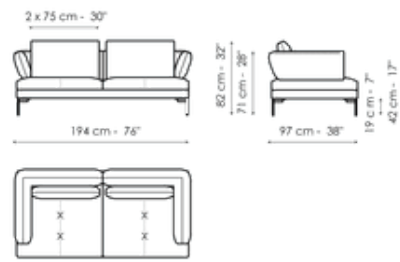

Data sheet

Sofa 224

Width: 224cm
Depth: 97cm
Height: 82cm

Sofa 194

Width: 194cm
Depth: 97cm
Height: 82cm

Corner sofa 224

Width: 224cm
Depth: 97cm
Height: 82cm

Corner sofa 194

Width: 194cm
Depth: 97cm
Height: 82cm

End section sofa 222

Width: 222cm
Depth: 97cm
Height: 82cm

End section sofa 192

Width: 192cm
Depth: 97cm
Height: 82cm

End section sofa 152

Width: 152cm

End section sofa 97

Width: 190cm
Depth: 97cm
Height: 82cm

Center section sofa 150

Width: 150cm
Depth: 97cm
Height: 82cm

Center section sofa 95

Width: 95cm

Inclined penisola

Width: 190cm

Penisola 190

Width: 190cm

Depth: 97cm
Height: 82cm

Depth: 127cm
Height: 82cm

Depth: 97cm
Height: 82cm

Penisola 150

Width: 150cm
Depth: 97cm
Height: 82cm

Meridiana

Width: 192cm
Depth: 97cm
Height: 82cm