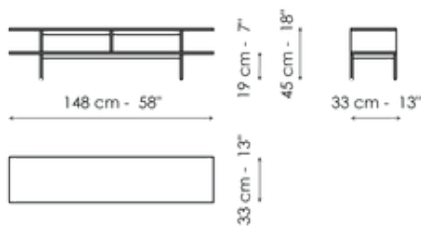

Width: 190cm

Depth: 97cm
Height: 82cm

Depth: 127cm
Height: 82cm

Depth: 97cm
Height: 82cm

Penisola 150

Width: 150cm
Depth: 97cm
Height: 82cm

Meridiana

Width: 192cm
Depth: 97cm
Height: 82cm

Chaise longue

Width: 152cm
Depth: 97cm
Height: 82cm

Pouf 150 x 95

Width: 150cm
Depth: 95cm
Height: 42cm

Pouf 95 x 95

Width: 95cm
Depth: 95cm
Height: 42cm

Cushion

Width: 45cm
Depth: 45cm
Height: -cm

Coffe table 148 x 33

Width: 148cm

Coffe table 93 x 33

Width: 93cm

Coffe table 93 x 47

Width: 93cm

Depth: 33cm
Height: 45cm

Combination

Width: 337cm
Depth: 97cm
Height: 82cm

Depth: 33cm
Height: 45cm

Combination

Width: 352cm
Depth: 152cm
Height: 82cm

Depth: 47cm
Height: 45cm

Combination

Width: 352cm
Depth: 183cm
Height: 82cm

Finishes