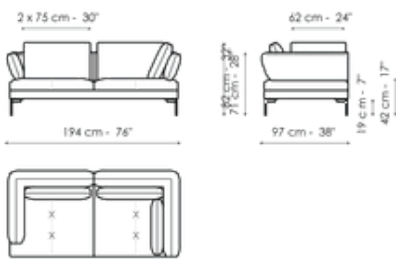

Data sheet

Sofa 224

Width: 224cm
Depth: 97cm
Height: 82cm

Sofa 194

Width: 194cm
Depth: 97cm
Height: 82cm

Corner sofa 224

Width: 224cm
Depth: 97cm
Height: 82cm

Corner sofa 194

Width: 194cm
Depth: 97cm
Height: 82cm

End section sofa 222

Width: 222cm
Depth: 97cm
Height: 82cm

End section sofa 192

Width: 192cm
Depth: 97cm
Height: 82cm

End section sofa 152

Width: 152cm

End section sofa 97

Width: 97cm

End section corner sofa 222

Width: 222cm

Depth: 97cm
Height: 82cm

Depth: 97cm
Height: 82cm

Depth: 97cm
Height: 82cm

End section corner sofa 192

Width: 192cm
Depth: 97cm
Height: 82cm

Width: 190cm
Depth: 97cm
Height: 82cm

Center section sofa 150

Width: 150cm
Depth: 97cm
Height: 82cm

Center section sofa 95

Width: 95cm

Inclined penisola

Width: 190cm

Penisola 190