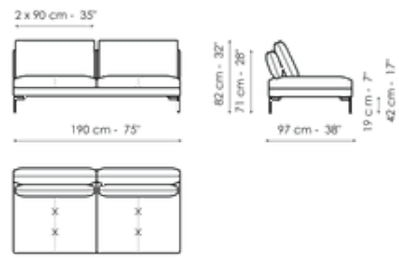

Data sheet

Sofa 224

Width: 224cm
Depth: 97cm
Height: 82cm

Sofa 194

Width: 194cm
Depth: 97cm
Height: 82cm

Corner sofa 224

Width: 224cm
Depth: 97cm
Height: 82cm

Corner sofa 194

Width: 97cm

End section corner sofa 222

Width: 222cm

Depth: 97cm
Height: 82cm

Depth: 97cm
Height: 82cm

Depth: 97cm
Height: 82cm

End section corner sofa 192

Width: 192cm
Depth: 97cm
Height: 82cm

End section corner sofa 152

Width: 152cm
Depth: 97cm
Height: 82cm

End section corner sofa 97

Width: 97cm
Depth: 97cm
Height: 82cm

Center section sofa 220

Width: 220cm
Depth: 97cm
Height: 82cm

Center section sofa 190

Width: 190cm
Depth: 97cm
Height: 82cm

Center section sofa 150

Width: 150cm
Depth: 97cm
Height: 82cm

Center section sofa 95

Width: 95cm

Inclined penisola

Width: 190cm

Penisola 190