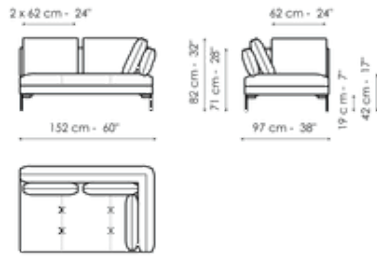

Width: 194cm
Depth: 97cm
Height: 82cm

End section sofa 222

Width: 222cm
Depth: 97cm
Height: 82cm

End section sofa 192

Width: 192cm
Depth: 97cm
Height: 82cm

End section sofa 152

Width: 152cm

End section sofa 97

Width: 97cm

End section corner sofa 222

Width: 222cm

Depth: 97cm
Height: 82cm

Depth: 97cm
Height: 82cm

Depth: 97cm
Height: 82cm

End section corner sofa 192

Width: 192cm
Depth: 97cm
Height: 82cm

End section corner sofa 152

Width: 152cm
Depth: 97cm
Height: 82cm

End section corner sofa 97

Width: 97cm
Depth: 97cm
Height: 82cm

Center section sofa 220

Width: 220cm
Depth: 97cm
Height: 82cm

Center section sofa 190

Width: 190cm
Depth: 97cm
Height: 82cm

Center section sofa 150

Width: 150cm
Depth: 97cm
Height: 82cm

Center section sofa 95

Width: 95cm

Inclined penisola

Width: 190cm

Penisola 190