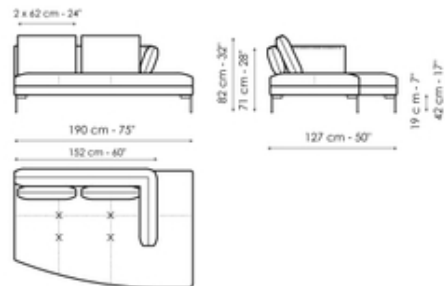

Width: 97cm

End section corner sofa 222

Width: 222cm

Depth: 97cm
Height: 82cm

Depth: 97cm
Height: 82cm

Depth: 97cm
Height: 82cm

End section corner sofa 192

Width: 192cm
Depth: 97cm
Height: 82cm

End section corner sofa 152

Width: 152cm
Depth: 97cm
Height: 82cm

End section corner sofa 97

Width: 97cm
Depth: 97cm
Height: 82cm

Center section sofa 220

Width: 220cm
Depth: 97cm
Height: 82cm

Center section sofa 190

Width: 190cm
Depth: 97cm
Height: 82cm

Center section sofa 150

Width: 150cm
Depth: 97cm
Height: 82cm

Center section sofa 95

Width: 95cm

Inclined penisola

Width: 190cm

Penisola 190

Width: 190cm

Depth: 97cm
Height: 82cm

Depth: 127cm
Height: 82cm

Depth: 97cm
Height: 82cm

Penisola 150

Width: 150cm
Depth: 97cm
Height: 82cm

Meridiana

Width: 192cm
Depth: 97cm
Height: 82cm