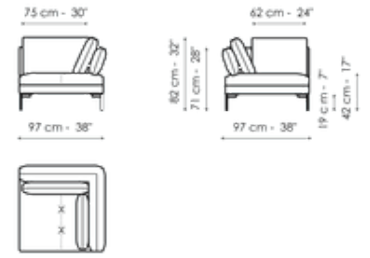

Data sheet

Sofa 224

Width: 224cm
Depth: 97cm
Height: 82cm

Sofa 194

Width: 194cm
Depth: 97cm
Height: 82cm

Corner sofa 224

Width: 224cm
Depth: 97cm
Height: 82cm

Corner sofa 194

Width: 97cm

End section corner sofa 222

Width: 222cm

Depth: 97cm
Height: 82cm

Depth: 97cm
Height: 82cm

Depth: 97cm
Height: 82cm

End section corner sofa 192

Width: 192cm
Depth: 97cm
Height: 82cm

End section corner sofa 152

Width: 152cm
Depth: 97cm
Height: 82cm

End section corner sofa 97

Width: 97cm
Depth: 97cm
Height: 82cm

Center section sofa 220

Width: 220cm
Depth: 97cm
Height: 82cm

Center section sofa 190

Width: 190cm
Depth: 97cm
Height: 82cm

Center section sofa 150

Width: 150cm
Depth: 97cm
Height: 82cm

Center section sofa 95

Width: 95cm

Inclined penisola

Width: 190cm

Penisola 190