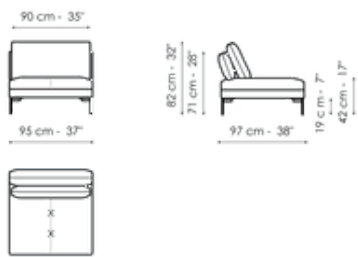

Width: 97cm

End section corner sofa 222

Width: 222cm

Depth: 97cm
Height: 82cm

Depth: 97cm
Height: 82cm

Depth: 97cm
Height: 82cm

End section corner sofa 192

Width: 192cm
Depth: 97cm
Height: 82cm

End section corner sofa 152

Width: 152cm
Depth: 97cm
Height: 82cm

End section corner sofa 97

Width: 97cm
Depth: 97cm
Height: 82cm

Center section sofa 220

Width: 220cm
Depth: 97cm
Height: 82cm

Center section sofa 190

Width: 190cm
Depth: 97cm
Height: 82cm

Center section sofa 150

Width: 150cm
Depth: 97cm
Height: 82cm

Center section sofa 95

Width: 95cm

Inclined penisola

Width: 190cm

Penisola 190

Width: 190cm

Depth: 97cm
Height: 82cm

Depth: 127cm
Height: 82cm

Depth: 97cm
Height: 82cm

Penisola 150

Width: 150cm
Depth: 97cm
Height: 82cm

Meridiana

Width: 192cm
Depth: 97cm
Height: 82cm