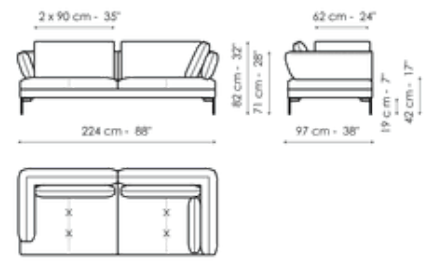

Data sheet

Sofa 224

Width: 224cm
Depth: 97cm
Height: 82cm

Sofa 194

Width: 194cm
Depth: 97cm
Height: 82cm

Corner sofa 224

Width: 224cm
Depth: 97cm
Height: 82cm

Corner sofa 194

Width: 194cm
Depth: 97cm
Height: 82cm

End section sofa 222

Width: 222cm
Depth: 97cm
Height: 82cm

End section sofa 192

Width: 192cm
Depth: 97cm
Height: 82cm

End section sofa 152

Width: 152cm

End section sofa 97

Width: 97cm

End section corner sofa 222

Width: 222cm

Depth: 97cm
Height: 82cm

Depth: 97cm
Height: 82cm

Depth: 97cm
Height: 82cm

End section corner sofa 192

Width: 192cm
Depth: 97cm
Height: 82cm

Width: 190cm
Depth: 97cm
Height: 82cm

Center section sofa 150

Width: 150cm
Depth: 97cm
Height: 82cm

Center section sofa 95

Width: 95cm

Inclined penisola

Width: 190cm

Penisola 190