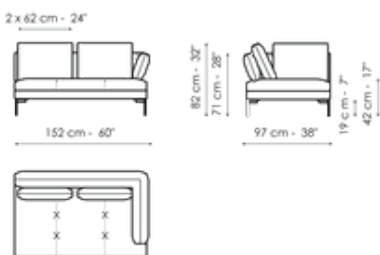

Data sheet

Sofa 224

Width: 224cm
Depth: 97cm
Height: 82cm

Sofa 194

Width: 194cm
Depth: 97cm
Height: 82cm

Corner sofa 224

Width: 224cm
Depth: 97cm
Height: 82cm

Corner sofa 194

Width: 194cm
Depth: 97cm
Height: 82cm

End section sofa 222

Width: 222cm
Depth: 97cm
Height: 82cm

End section sofa 192

Width: 192cm
Depth: 97cm
Height: 82cm

End section sofa 152

Width: 152cm

End section sofa 97

Width: 97cm

End section corner sofa 222

Width: 222cm

Depth: 97cm
Height: 82cm

Depth: 97cm
Height: 82cm

Depth: 97cm
Height: 82cm

End section corner sofa 192

Width: 192cm
Depth: 97cm
Height: 82cm

Width: 190cm
Depth: 97cm
Height: 82cm

Center section sofa 150

Width: 150cm
Depth: 97cm
Height: 82cm

Center section sofa 95

Width: 95cm

Inclined penisola

Width: 190cm

Penisola 190