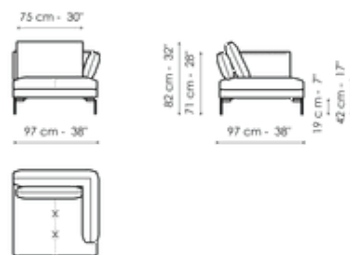

Data sheet

Sofa 224

Width: 224cm
Depth: 97cm
Height: 82cm

Sofa 194

Width: 194cm
Depth: 97cm
Height: 82cm

Corner sofa 224

Width: 224cm
Depth: 97cm
Height: 82cm

Corner sofa 194

Width: 194cm
Depth: 97cm
Height: 82cm

End section sofa 222

Width: 222cm
Depth: 97cm
Height: 82cm

End section sofa 192

Width: 192cm
Depth: 97cm
Height: 82cm

End section sofa 152

Width: 152cm

End section sofa 97

Width: 97cm

End section corner sofa 222

Width: 222cm

Depth: 97cm
Height: 82cm

Depth: 97cm
Height: 82cm

Depth: 97cm
Height: 82cm

End section corner sofa 192

Width: 192cm
Depth: 97cm
Height: 82cm

Width: 190cm
Depth: 97cm
Height: 82cm

Center section sofa 150

Width: 150cm
Depth: 97cm
Height: 82cm

Center section sofa 95

Width: 95cm

Inclined penisola

Width: 190cm

Penisola 190