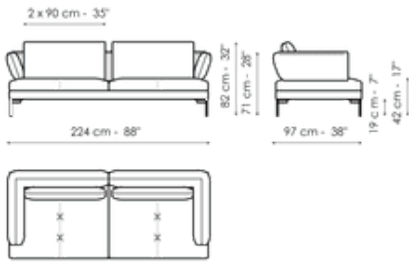

Data sheet

Sofa 224

Width: 224cm
Depth: 97cm
Height: 82cm

Sofa 194

Width: 194cm
Depth: 97cm
Height: 82cm

Corner sofa 224

Width: 224cm
Depth: 97cm
Height: 82cm

Corner sofa 194

Width: 194cm
Depth: 97cm
Height: 82cm

End section sofa 222

Width: 222cm
Depth: 97cm
Height: 82cm

End section sofa 192

Width: 192cm
Depth: 97cm
Height: 82cm

End section sofa 152

Width: 152cm

End section sofa 97

Width: 190cm
Depth: 97cm
Height: 82cm

Center section sofa 150

Width: 150cm
Depth: 97cm
Height: 82cm

Center section sofa 95

Width: 95cm

Inclined penisola

Width: 190cm

Penisola 190

Width: 190cm

Depth: 97cm
Height: 82cm

Depth: 127cm
Height: 82cm

Depth: 97cm
Height: 82cm

Penisola 150

Width: 150cm
Depth: 97cm
Height: 82cm

Meridiana

Width: 192cm
Depth: 97cm
Height: 82cm