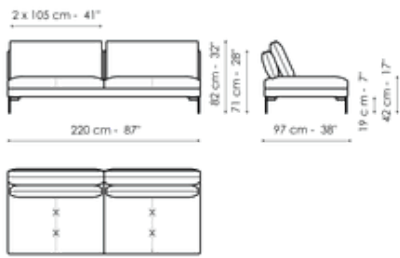

Data sheet

Sofa 224

Width: 224cm
Depth: 97cm
Height: 82cm

Sofa 194

Width: 194cm
Depth: 97cm
Height: 82cm

Corner sofa 224

Width: 224cm
Depth: 97cm
Height: 82cm

Corner sofa 194

Width: 97cm

End section corner sofa 222

Width: 222cm

Depth: 97cm
Height: 82cm

Depth: 97cm
Height: 82cm

Depth: 97cm
Height: 82cm

End section corner sofa 192

Width: 192cm
Depth: 97cm
Height: 82cm

End section corner sofa 152

Width: 152cm
Depth: 97cm
Height: 82cm

End section corner sofa 97

Width: 97cm
Depth: 97cm
Height: 82cm

Center section sofa 220

Width: 220cm
Depth: 97cm
Height: 82cm

Center section sofa 190

Width: 190cm
Depth: 97cm
Height: 82cm

Center section sofa 150

Width: 150cm
Depth: 97cm
Height: 82cm

Center section sofa 95

Width: 95cm

Inclined penisola

Width: 190cm

Penisola 190