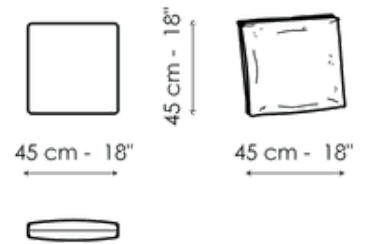

Data sheet

Sofa 224

Width: 224cm
Depth: 97cm
Height: 82cm

Sofa 194

Width: 194cm
Depth: 97cm
Height: 82cm

Corner sofa 224

Width: 224cm
Depth: 97cm
Height: 82cm

Corner sofa 194

Width: 190cm
Depth: 97cm
Height: 82cm

Center section sofa 150

Width: 150cm
Depth: 97cm
Height: 82cm

Center section sofa 95

Width: 95cm

Inclined penisola

Width: 190cm

Penisola 190

Width: 190cm

Depth: 97cm
Height: 82cm

Depth: 127cm
Height: 82cm

Depth: 97cm
Height: 82cm

Penisola 150

Width: 150cm
Depth: 97cm
Height: 82cm

Meridiana

Width: 192cm
Depth: 97cm
Height: 82cm

Chaise longue

Width: 152cm
Depth: 97cm
Height: 82cm

Pouf 150 x 95

Width: 150cm
Depth: 95cm
Height: 42cm

Pouf 95 x 95

Width: 95cm
Depth: 95cm
Height: 42cm

Cushion

Width: 45cm
Depth: 45cm
Height: -cm