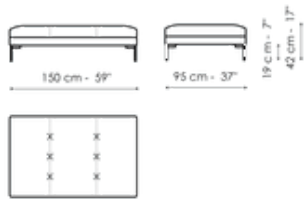

End section corner sofa 152

Width: 152cm
Depth: 97cm
Height: 82cm

End section corner sofa 97

Width: 97cm
Depth: 97cm
Height: 82cm

Center section sofa 220

Width: 220cm
Depth: 97cm
Height: 82cm

Center section sofa 190

Width: 190cm
Depth: 97cm
Height: 82cm

Center section sofa 150

Width: 150cm
Depth: 97cm
Height: 82cm

Center section sofa 95

Width: 95cm

Inclined penisola

Width: 190cm

Penisola 190

Width: 190cm

Depth: 97cm
Height: 82cm

Depth: 127cm
Height: 82cm

Depth: 97cm
Height: 82cm

Penisola 150

Width: 150cm
Depth: 97cm
Height: 82cm

Meridiana

Width: 192cm
Depth: 97cm
Height: 82cm

Chaise longue

Width: 152cm
Depth: 97cm
Height: 82cm

Pouf 150 x 95

Width: 150cm
Depth: 95cm
Height: 42cm

Pouf 95 x 95

Width: 95cm
Depth: 95cm
Height: 42cm

Cushion

Width: 45cm
Depth: 45cm
Height: -cm