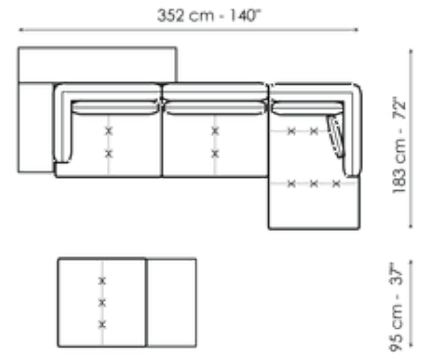

Width: 190cm

Depth: 97cm
Height: 82cm

Depth: 127cm
Height: 82cm

Depth: 97cm
Height: 82cm

Penisola 150

Width: 150cm
Depth: 97cm
Height: 82cm

Meridiana

Width: 192cm
Depth: 97cm
Height: 82cm

Chaise longue

Width: 152cm
Depth: 97cm
Height: 82cm

Pouf 150 x 95

Width: 150cm
Depth: 95cm
Height: 42cm

Pouf 95 x 95

Width: 95cm
Depth: 95cm
Height: 42cm

Cushion

Width: 45cm
Depth: 45cm
Height: -cm

Coffe table 148 x 33

Width: 148cm

Coffe table 93 x 33

Width: 93cm

Coffe table 93 x 47

Width: 93cm

Depth: 33cm
Height: 45cm

Combination

Width: 337cm
Depth: 97cm
Height: 82cm

Depth: 33cm
Height: 45cm

Combination

Width: 352cm
Depth: 152cm
Height: 82cm

Depth: 47cm
Height: 45cm

Combination

Width: 352cm
Depth: 183cm
Height: 82cm

Finishes