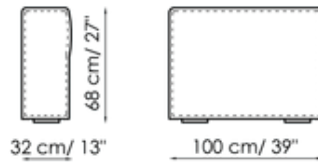

Width: 210cm
Depth: 100cm
Height: 68cm

Central section 160

Width: 160cm
Depth: 100cm
Height: 68cm

Central section 140

Width: 140cm
Depth: 100cm
Height: 68cm

Central section 120

Width: 120cm
Depth: 125cm
Height: 68cm

Central section 120

Width: 120cm

Central section 100

Width: 100cm

Central section 70

Width: 70cm

Depth: 100cm
Height: 68cm

Depth: 100cm
Height: 68cm

Depth: 125cm
Height: 68cm

Central section 70 movable

Width: 70cm
Depth: 125-150cm
Height: 68cm

Central section 70

Width: 70cm
Depth: 100cm
Height: 68cm

Central section 70 movable

Width: 70cm
Depth: 100-125cm
Height: 68cm

Backrest-corner depth 125

Width: 32cm
Depth: 125cm
Height: 68cm

Backrest-corner depth 100

Width: 32cm
Depth: 100cm
Height: 68cm

Chaise longue 150x70

Width: 70cm
Depth: 150cm
Height: 68cm

Penisola with backrest 100x150