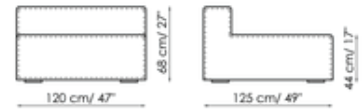

Chaise longue 125-135x170

Width: 125-135cm
Depth: 170cm
Height: 68cm

Depth: 100cm
Height: 68cm

Chaise longue 105-115x150

Width: 105-115cm
Depth: 150cm
Height: 68cm

Depth: 100cm
Height: 68cm

Central section 210

Width: 210cm
Depth: 100cm
Height: 68cm

Central section 160

Width: 160cm
Depth: 100cm
Height: 68cm

Central section 140

Width: 140cm
Depth: 100cm
Height: 68cm

Central section 120

Width: 120cm
Depth: 125cm
Height: 68cm

Central section 120

Width: 120cm

Central section 100

Width: 100cm

Central section 70

Width: 70cm

Depth: 100cm
Height: 68cm

Depth: 100cm
Height: 68cm

Depth: 125cm
Height: 68cm

Central section 70 movable

Width: 70cm
Depth: 125-150cm
Height: 68cm

Central section 70

Width: 70cm
Depth: 100cm
Height: 68cm

Central section 70 movable

Width: 70cm
Depth: 100-125cm
Height: 68cm