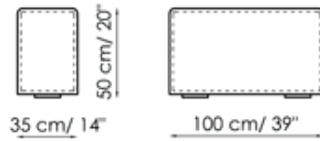

Backrest-corner depth 125

Width: 32cm
Depth: 125cm
Height: 68cm

Backrest-corner depth 100

Width: 32cm
Depth: 100cm
Height: 68cm

Chaise longue 150x70

Width: 70cm
Depth: 150cm
Height: 68cm

Penisola with backrest 100x150

Width: 100cm

Penisola 100x150

Width: 100cm

Penisola 100x100

Width: 100cm

Depth: 150cm
Height: 68cm

Depth: 150cm
Height: 44cm

Depth: 100cm
Height: 44cm

Penisola 100x75

Width: 100cm
Depth: 75cm
Height: 44cm

High armrest 68x25

Width: 25cm
Depth: 100cm
Height: 68cm

High armrest 68x35

Width: 35cm
Depth: 100cm
Height: 68cm

Low armrest 50x25

Width: 25cm
Depth: 100cm
Height: 50cm

Low armrest 50x35

Width: 35cm
Depth: 100cm
Height: 50cm

Pouf 100x150

Width: 100cm
Depth: 150cm
Height: 44cm

Pouf 100x100

Width: 100cm

Pouf 100x75

Width: 100cm