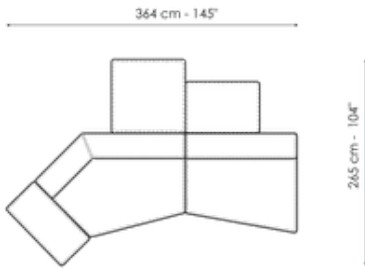

Width: 100cm

Penisola 100x150

Width: 100cm

Penisola 100x100

Width: 100cm

Depth: 150cm
Height: 68cm

Depth: 150cm
Height: 44cm

Depth: 100cm
Height: 44cm

Depth: 75cm
Height: 44cm

Combination

Width: 390cm
Depth: 225cm
Height: 68cm

Combination

Width: 342cm
Depth: 250cm
Height: 68cm

Semi-corner 240

Width: 240cm
Depth: 141cm
Height: 68cm

Semi-corner 190

Width: 190cm
Depth: 130cm
Height: 68cm

Trapezium 180

Width: 180cm

Trapezium 140

Width: 140cm

Penisola

Width: 100cm

Depth: 125cm
Height: 68cm

Large armrest

Width: 50cm
Depth: 100cm
Height: 50cm

Depth: 125cm
Height: 68cm

Combination

Width: 380cm
Depth: 130cm
Height: 68cm

Depth: 100cm
Height: 68cm

Combination

Width: 390cm
Depth: 141cm
Height: 68cm