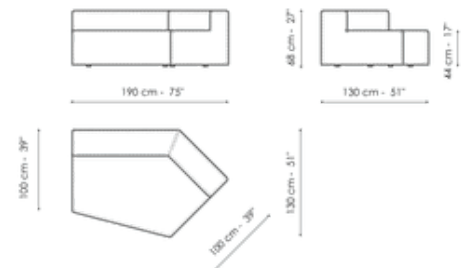

Width: 100cm

Penisola 100x150

Width: 100cm

Penisola 100x100

Width: 100cm

Depth: 150cm
Height: 68cm

Depth: 150cm
Height: 44cm

Depth: 100cm
Height: 44cm

Pouf 93x75

Width: 93cm

Depth: 100cm
Height: 44cm

Feather cushion with edge

Width: 50cm
Depth: -cm
Height: 50cm

Depth: 75cm
Height: 44cm

Combination

Width: 380cm
Depth: 175cm
Height: 68cm

Depth: 75cm
Height: 44cm

Combination

Width: 390cm
Depth: 225cm
Height: 68cm

Combination

Width: 342cm
Depth: 250cm
Height: 68cm

Semi-corner 240

Width: 240cm
Depth: 141cm
Height: 68cm

Semi-corner 190

Large armrest

Width: 50cm
Depth: 100cm
Height: 50cm

Depth: 125cm
Height: 68cm

Combination

Width: 380cm
Depth: 130cm
Height: 68cm

Depth: 100cm
Height: 68cm

Combination

Width: 390cm
Depth: 141cm
Height: 68cm