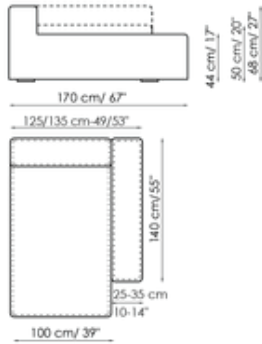

Height: 68cm

End section sofa 185-195

Width: 185-195cm

Depth: 100cm

Height: 68cm

End section sofa 165-175

Width: 165-175cm

Depth: 100cm

Height: 68cm

Corner sofa 242

Width: 242cm

Corner sofa 192

Width: 192cm

Corner sofa 172

Width: 172cm

Depth: 100cm
Height: 68cm

Chaise longue 125-135x170

Width: 125-135cm
Depth: 170cm
Height: 68cm

Depth: 100cm
Height: 68cm

Chaise longue 105-115x150

Width: 105-115cm
Depth: 150cm
Height: 68cm

Depth: 100cm
Height: 68cm

Central section 210

Width: 210cm
Depth: 100cm
Height: 68cm

Central section 160

Width: 160cm
Depth: 100cm
Height: 68cm

Central section 140

Width: 140cm
Depth: 100cm
Height: 68cm

Central section 120

Width: 120cm
Depth: 125cm
Height: 68cm