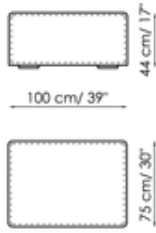

Width: 210cm
Depth: 100cm
Height: 68cm

Central section 160

Width: 160cm
Depth: 100cm
Height: 68cm

Central section 140

Width: 140cm
Depth: 100cm
Height: 68cm

Central section 120

Width: 120cm
Depth: 125cm
Height: 68cm

Backrest-corner depth 125

Width: 32cm
Depth: 125cm
Height: 68cm

Backrest-corner depth 100

Width: 32cm
Depth: 100cm
Height: 68cm

Chaise longue 150x70

Width: 70cm
Depth: 150cm
Height: 68cm

Penisola with backrest 100x150

Width: 100cm

Penisola 100x150

Width: 100cm

Penisola 100x100

Width: 100cm

Depth: 150cm
Height: 68cm

Depth: 150cm
Height: 44cm

Depth: 100cm
Height: 44cm

Penisola 100x75

Width: 100cm
Depth: 75cm
Height: 44cm

High armrest 68x25

Width: 25cm
Depth: 100cm
Height: 68cm

High armrest 68x35

Width: 35cm
Depth: 100cm
Height: 68cm

Low armrest 50x25

Width: 25cm
Depth: 100cm
Height: 50cm