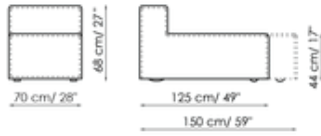

Width: 210cm
Depth: 100cm
Height: 68cm

Central section 160

Width: 160cm
Depth: 100cm
Height: 68cm

Central section 140

Width: 140cm
Depth: 100cm
Height: 68cm

Central section 120

Width: 120cm
Depth: 125cm
Height: 68cm

Central section 120

Width: 120cm

Central section 100

Width: 100cm

Central section 70

Width: 70cm

Depth: 100cm
Height: 68cm

Depth: 100cm
Height: 68cm

Depth: 125cm
Height: 68cm

Central section 70 movable

Width: 70cm
Depth: 125-150cm
Height: 68cm

Central section 70

Width: 70cm
Depth: 100cm
Height: 68cm

Central section 70 movable

Width: 70cm
Depth: 100-125cm
Height: 68cm

Backrest-corner depth 125

Width: 32cm
Depth: 125cm
Height: 68cm

Backrest-corner depth 100

Width: 32cm
Depth: 100cm
Height: 68cm

Chaise longue 150x70

Width: 70cm
Depth: 150cm
Height: 68cm

Penisola with backrest 100x150