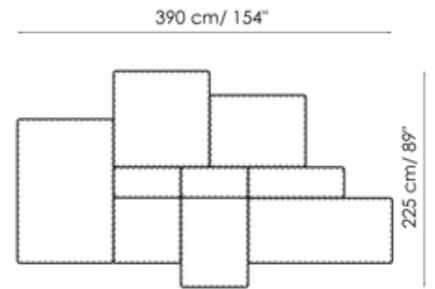

Combination

Width: 380cm
Depth: 175cm
Height: 68cm

Depth: 75cm
Height: 44cm

Combination

Width: 390cm
Depth: 225cm
Height: 68cm