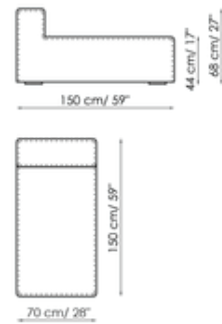

Width: 210cm
Depth: 100cm
Height: 68cm

Central section 160

Width: 160cm
Depth: 100cm
Height: 68cm

Central section 140

Width: 140cm
Depth: 100cm
Height: 68cm

Central section 120

Width: 120cm
Depth: 125cm
Height: 68cm

Depth: 125cm
Height: 68cm

Central section 70 movable

Width: 70cm
Depth: 125-150cm
Height: 68cm

Central section 70

Width: 70cm
Depth: 100cm
Height: 68cm

Central section 70 movable

Width: 70cm
Depth: 100-125cm
Height: 68cm

Backrest-corner depth 125

Width: 32cm
Depth: 125cm
Height: 68cm

Backrest-corner depth 100

Width: 32cm
Depth: 100cm
Height: 68cm

Chaise longue 150x70

Width: 70cm
Depth: 150cm
Height: 68cm

Penisola with backrest 100x150

Width: 100cm

Penisola 100x150

Width: 100cm

Penisola 100x100

Width: 100cm

Depth: 150cm
Height: 68cm

Depth: 150cm
Height: 44cm

Depth: 100cm
Height: 44cm