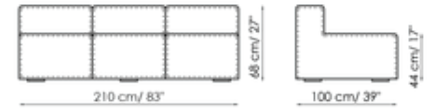

Height: 68cm

Corner sofa 242

Width: 242cm

Corner sofa 192

Width: 192cm

Corner sofa 172

Width: 172cm

Depth: 100cm
Height: 68cm

Chaise longue 125-135x170

Width: 125-135cm
Depth: 170cm
Height: 68cm

Depth: 100cm
Height: 68cm

Chaise longue 105-115x150

Width: 105-115cm
Depth: 150cm
Height: 68cm

Depth: 100cm
Height: 68cm

Central section 210

Width: 210cm
Depth: 100cm
Height: 68cm

Central section 160

Width: 160cm
Depth: 100cm
Height: 68cm

Central section 140

Width: 140cm
Depth: 100cm
Height: 68cm

Central section 120

Width: 120cm
Depth: 125cm
Height: 68cm

Central section 120

Width: 120cm

Central section 100

Width: 100cm

Central section 70

Width: 70cm

Depth: 100cm
Height: 68cm

Depth: 100cm
Height: 68cm