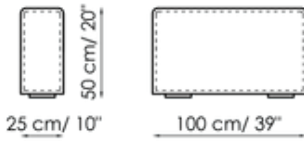

Backrest-corner depth 125

Width: 32cm
Depth: 125cm
Height: 68cm

Backrest-corner depth 100

Width: 32cm
Depth: 100cm
Height: 68cm

Chaise longue 150x70

Width: 70cm
Depth: 150cm
Height: 68cm

Penisola with backrest 100x150

Width: 100cm

Penisola 100x150

Width: 100cm

Penisola 100x100

Width: 100cm

Depth: 150cm
Height: 68cm

Depth: 150cm
Height: 44cm

Depth: 100cm
Height: 44cm

Penisola 100x75

Width: 100cm
Depth: 75cm
Height: 44cm

High armrest 68x25

Width: 25cm
Depth: 100cm
Height: 68cm

High armrest 68x35

Width: 35cm
Depth: 100cm
Height: 68cm

Low armrest 50x25

Width: 25cm
Depth: 100cm
Height: 50cm

Low armrest 50x35

Width: 35cm
Depth: 100cm
Height: 50cm

Pouf 100x150

Width: 100cm
Depth: 150cm
Height: 44cm

Pouf 100x100

Width: 100cm

Pouf 100x75

Width: 100cm