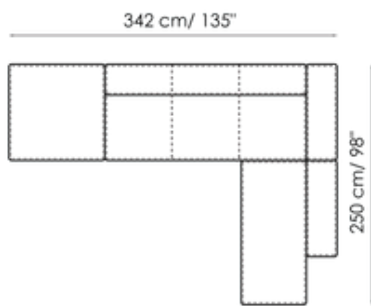

Width: 100cm

Penisola 100x150

Width: 100cm

Penisola 100x100

Width: 100cm

Depth: 150cm
Height: 68cm

Depth: 150cm
Height: 44cm

Depth: 100cm
Height: 44cm

Low armrest 50x35

Width: 35cm
Depth: 100cm
Height: 50cm

Pouf 100x150

Width: 100cm
Depth: 150cm
Height: 44cm

Pouf 100x100

Width: 100cm

Pouf 100x75

Width: 100cm

Pouf 93x75

Width: 93cm

Depth: 100cm
Height: 44cm

Feather cushion with edge

Width: 50cm
Depth: -cm
Height: 50cm

Depth: 75cm
Height: 44cm

Combination

Width: 380cm
Depth: 175cm
Height: 68cm

Depth: 75cm
Height: 44cm

Combination

Width: 390cm
Depth: 225cm
Height: 68cm

Combination

Width: 342cm
Depth: 250cm
Height: 68cm

Semi-corner 240

Width: 240cm
Depth: 141cm
Height: 68cm

Semi-corner 190