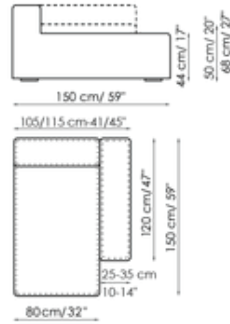

Height: 68cm

End section sofa 185-195

Width: 185-195cm

Depth: 100cm

Height: 68cm

End section sofa 165-175

Width: 165-175cm

Depth: 100cm

Height: 68cm

Corner sofa 242

Width: 242cm

Corner sofa 192

Width: 192cm

Corner sofa 172

Width: 172cm

Depth: 100cm
Height: 68cm

Chaise longue 125-135x170

Width: 125-135cm
Depth: 170cm
Height: 68cm

Depth: 100cm
Height: 68cm

Chaise longue 105-115x150

Width: 105-115cm
Depth: 150cm
Height: 68cm

Depth: 100cm
Height: 68cm

Central section 210

Width: 210cm
Depth: 100cm
Height: 68cm

Central section 160

Width: 160cm
Depth: 100cm
Height: 68cm

Central section 140

Width: 140cm
Depth: 100cm
Height: 68cm

Central section 120

Width: 120cm
Depth: 125cm
Height: 68cm