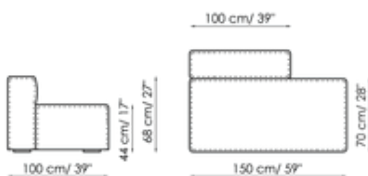

Width: 210cm
Depth: 100cm
Height: 68cm

Central section 160

Width: 160cm
Depth: 100cm
Height: 68cm

Central section 140

Width: 140cm
Depth: 100cm
Height: 68cm

Central section 120

Width: 120cm
Depth: 125cm
Height: 68cm

Central section 120

Width: 120cm

Central section 100

Width: 100cm

Central section 70

Width: 70cm

Depth: 100cm
Height: 68cm

Depth: 100cm
Height: 68cm

Depth: 125cm
Height: 68cm

Central section 70 movable

Width: 70cm
Depth: 125-150cm
Height: 68cm

Central section 70

Width: 70cm
Depth: 100cm
Height: 68cm

Central section 70 movable

Width: 70cm
Depth: 100-125cm
Height: 68cm

Backrest-corner depth 125

Width: 32cm
Depth: 125cm
Height: 68cm

Backrest-corner depth 100

Width: 32cm
Depth: 100cm
Height: 68cm

Chaise longue 150x70

Width: 70cm
Depth: 150cm
Height: 68cm

Penisola with backrest 100x150