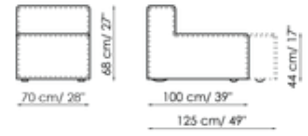

Width: 210cm
Depth: 100cm
Height: 68cm

Central section 160

Width: 160cm
Depth: 100cm
Height: 68cm

Central section 140

Width: 140cm
Depth: 100cm
Height: 68cm

Central section 120

Width: 120cm
Depth: 125cm
Height: 68cm

Central section 120

Width: 120cm

Central section 100

Width: 100cm

Central section 70

Width: 70cm

Depth: 100cm
Height: 68cm

Depth: 100cm
Height: 68cm

Depth: 125cm
Height: 68cm

Central section 70 movable

Width: 70cm
Depth: 125-150cm
Height: 68cm

Central section 70

Width: 70cm
Depth: 100cm
Height: 68cm

Central section 70 movable

Width: 70cm
Depth: 100-125cm
Height: 68cm

Backrest-corner depth 125

Width: 32cm
Depth: 125cm
Height: 68cm

Backrest-corner depth 100

Width: 32cm
Depth: 100cm
Height: 68cm

Chaise longue 150x70

Width: 70cm
Depth: 150cm
Height: 68cm

Penisola with backrest 100x150