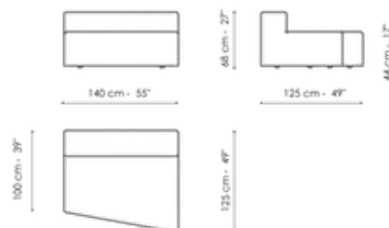

Trapezium 140

Width: 140cm