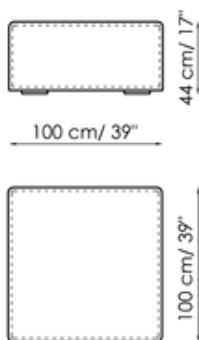

Width: 100cm

Penisola 100x150

Width: 100cm

Penisola 100x100

Width: 100cm

Depth: 150cm
Height: 68cm

Depth: 150cm
Height: 44cm

Depth: 100cm
Height: 44cm

Penisola 100x75

Width: 100cm
Depth: 75cm
Height: 44cm

High armrest 68x25

Width: 25cm
Depth: 100cm
Height: 68cm

High armrest 68x35

Width: 35cm
Depth: 100cm
Height: 68cm

Low armrest 50x25

Width: 25cm
Depth: 100cm
Height: 50cm

Low armrest 50x35

Width: 35cm
Depth: 100cm
Height: 50cm

Pouf 100x150

Width: 100cm
Depth: 150cm
Height: 44cm

Pouf 100x100

Width: 100cm

Pouf 100x75

Width: 100cm

Pouf 93x75

Width: 93cm

Depth: 100cm
Height: 44cm

Feather cushion with edge

Width: 50cm
Depth: -cm
Height: 50cm

Depth: 75cm
Height: 44cm

Combination

Width: 380cm
Depth: 175cm
Height: 68cm