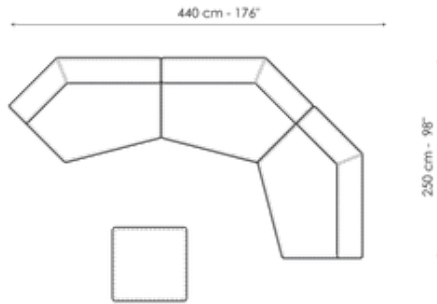

Combination

Width: 440cm
Depth: 250cm
Height: 68cm