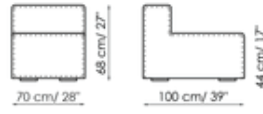

Width: 210cm
Depth: 100cm
Height: 68cm

Central section 160

Width: 160cm
Depth: 100cm
Height: 68cm

Central section 140

Width: 140cm
Depth: 100cm
Height: 68cm

Central section 120

Width: 120cm
Depth: 125cm
Height: 68cm

Central section 120

Width: 120cm

Central section 100

Width: 100cm

Central section 70

Width: 70cm

Depth: 100cm
Height: 68cm

Depth: 100cm
Height: 68cm

Depth: 125cm
Height: 68cm

Central section 70 movable

Width: 70cm
Depth: 125-150cm
Height: 68cm

Central section 70

Width: 70cm
Depth: 100cm
Height: 68cm

Central section 70 movable

Width: 70cm
Depth: 100-125cm
Height: 68cm

Backrest-corner depth 125

Width: 32cm
Depth: 125cm
Height: 68cm

Backrest-corner depth 100

Width: 32cm
Depth: 100cm
Height: 68cm

Chaise longue 150x70

Width: 70cm
Depth: 150cm
Height: 68cm

Penisola with backrest 100x150