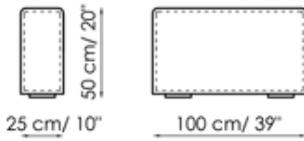

Width: 210cm
Depth: 100cm
Height: 68cm

Central section 160

Width: 160cm
Depth: 100cm
Height: 68cm

Central section 140

Width: 140cm
Depth: 100cm
Height: 68cm

Central section 120

Width: 120cm
Depth: 125cm
Height: 68cm

Backrest-corner depth 125

Width: 32cm
Depth: 125cm
Height: 68cm

Backrest-corner depth 100

Width: 32cm
Depth: 100cm
Height: 68cm

Chaise longue 150x70

Width: 70cm
Depth: 150cm
Height: 68cm

Penisola with backrest 100x150

Width: 100cm

Penisola 100x150

Width: 100cm

Penisola 100x100

Width: 100cm

Depth: 150cm
Height: 68cm

Depth: 150cm
Height: 44cm

Depth: 100cm
Height: 44cm

Penisola 100x75

Width: 100cm
Depth: 75cm
Height: 44cm

High armrest 68x25

Width: 25cm
Depth: 100cm
Height: 68cm

High armrest 68x35

Width: 35cm
Depth: 100cm
Height: 68cm

Low armrest 50x25

Width: 25cm
Depth: 100cm
Height: 50cm