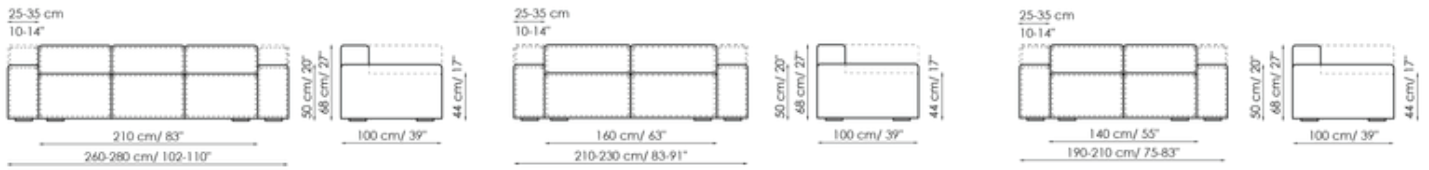

Data sheet

Sofa 260-280

Width: 260-280cm

Depth: 100cm

Height: 68cm

Sofa 210-230

Width: 210-230cm

Depth: 100cm

Height: 68cm

Sofa 190-210

Width: 190-210cm

Depth: 100cm

Height: 68cm

End section sofa 235-245

Width: 235-245cm

Depth: 100cm

Width: 210cm
Depth: 100cm
Height: 68cm

Central section 160

Width: 160cm
Depth: 100cm
Height: 68cm

Central section 140

Width: 140cm
Depth: 100cm
Height: 68cm

Central section 120

Width: 120cm
Depth: 125cm
Height: 68cm

Large armrest

Width: 50cm
Depth: 100cm
Height: 50cm

Depth: 125cm
Height: 68cm

Combination

Width: 380cm
Depth: 130cm
Height: 68cm

Depth: 100cm
Height: 68cm

Combination

Width: 390cm
Depth: 141cm
Height: 68cm