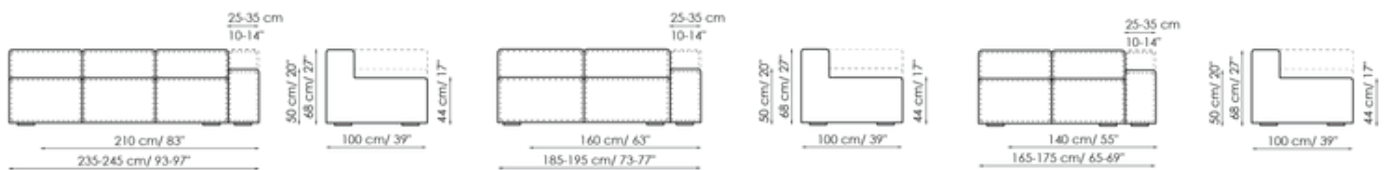

Data sheet

Sofa 260-280

Width: 260-280cm

Depth: 100cm

Height: 68cm

Sofa 210-230

Width: 210-230cm

Depth: 100cm

Height: 68cm

Sofa 190-210

Width: 190-210cm

Depth: 100cm

Height: 68cm

End section sofa 235-245

Width: 235-245cm

Depth: 100cm

Height: 68cm

End section sofa 185-195

Width: 185-195cm

Depth: 100cm

Height: 68cm

End section sofa 165-175

Width: 165-175cm

Depth: 100cm

Width: 210cm
Depth: 100cm
Height: 68cm

Central section 160

Width: 160cm
Depth: 100cm
Height: 68cm

Central section 140

Width: 140cm
Depth: 100cm
Height: 68cm

Central section 120

Width: 120cm
Depth: 125cm
Height: 68cm