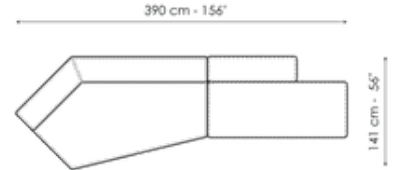

Penisola 100x75

Width: 100cm
Depth: 75cm
Height: 44cm

High armrest 68x25

Width: 25cm
Depth: 100cm
Height: 68cm

High armrest 68x35

Width: 35cm
Depth: 100cm
Height: 68cm

Low armrest 50x25

Width: 25cm
Depth: 100cm
Height: 50cm

Width: 190cm
Depth: 130cm
Height: 68cm

Trapezium 180

Width: 180cm

Trapezium 140

Width: 140cm

Penisola

Width: 100cm

Depth: 125cm
Height: 68cm

Large armrest

Width: 50cm
Depth: 100cm
Height: 50cm

Depth: 125cm
Height: 68cm

Combination

Width: 380cm
Depth: 130cm
Height: 68cm

Depth: 100cm
Height: 68cm

Combination

Width: 390cm
Depth: 141cm
Height: 68cm

Combination

Width: 364cm
Depth: 265cm
Height: 68cm

Combination

Width: 440cm
Depth: 250cm
Height: 68cm

Finishes

Feet

Wood
Anthracite grey

Materials, fabrics, leathers, colors and finishes are approximate and may slightly differ from actual ones. You can find the complete collection of Bonaldo fabrics and leathers on the website <https://bonaldo.biz>