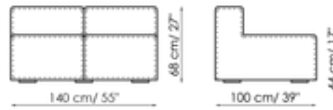

Height: 68cm

Corner sofa 242

Width: 242cm

Corner sofa 192

Width: 192cm

Corner sofa 172

Width: 172cm

Depth: 100cm
Height: 68cm

Chaise longue 125-135x170

Width: 125-135cm
Depth: 170cm
Height: 68cm

Depth: 100cm
Height: 68cm

Chaise longue 105-115x150

Width: 105-115cm
Depth: 150cm
Height: 68cm

Depth: 100cm
Height: 68cm

Central section 210

Width: 210cm
Depth: 100cm
Height: 68cm

Central section 160

Width: 160cm
Depth: 100cm
Height: 68cm

Central section 140

Width: 140cm
Depth: 100cm
Height: 68cm

Central section 120

Width: 120cm
Depth: 125cm
Height: 68cm

Central section 120

Width: 120cm

Central section 100

Width: 100cm

Central section 70

Width: 70cm

Depth: 100cm
Height: 68cm

Depth: 100cm
Height: 68cm