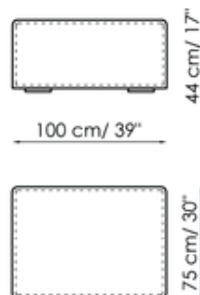

Width: 100cm

Penisola 100x150

Width: 100cm

Penisola 100x100

Width: 100cm

Depth: 150cm
Height: 68cm

Depth: 150cm
Height: 44cm

Depth: 100cm
Height: 44cm

Penisola 100x75

Width: 100cm
Depth: 75cm
Height: 44cm

High armrest 68x25

Width: 25cm
Depth: 100cm
Height: 68cm

High armrest 68x35

Width: 35cm
Depth: 100cm
Height: 68cm

Low armrest 50x25

Width: 25cm
Depth: 100cm
Height: 50cm

Low armrest 50x35

Width: 35cm
Depth: 100cm
Height: 50cm

Pouf 100x150

Width: 100cm
Depth: 150cm
Height: 44cm

Pouf 100x100

Width: 100cm

Pouf 100x75

Width: 100cm

Pouf 93x75

Width: 93cm

Depth: 100cm
Height: 44cm

Feather cushion with edge

Width: 50cm
Depth: -cm
Height: 50cm

Depth: 75cm
Height: 44cm

Combination

Width: 380cm
Depth: 175cm
Height: 68cm