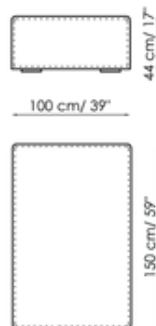

Width: 210cm
Depth: 100cm
Height: 68cm

Central section 160

Width: 160cm
Depth: 100cm
Height: 68cm

Central section 140

Width: 140cm
Depth: 100cm
Height: 68cm

Central section 120

Width: 120cm
Depth: 125cm
Height: 68cm

Central section 120

Width: 120cm

Central section 100

Width: 100cm

Central section 70

Width: 70cm

Depth: 100cm
Height: 68cm

Depth: 100cm
Height: 68cm

Depth: 125cm
Height: 68cm

Central section 70 movable

Width: 70cm
Depth: 125-150cm
Height: 68cm

Central section 70

Width: 70cm
Depth: 100cm
Height: 68cm

Central section 70 movable

Width: 70cm
Depth: 100-125cm
Height: 68cm

Backrest-corner depth 125

Width: 32cm
Depth: 125cm
Height: 68cm

Backrest-corner depth 100

Width: 32cm
Depth: 100cm
Height: 68cm

Chaise longue 150x70

Width: 70cm
Depth: 150cm
Height: 68cm

Penisola with backrest 100x150