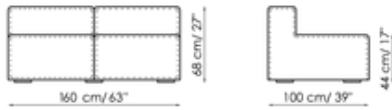

Height: 68cm

Corner sofa 242

Width: 242cm

Corner sofa 192

Width: 192cm

Corner sofa 172

Width: 172cm

Depth: 100cm
Height: 68cm

Chaise longue 125-135x170

Width: 125-135cm
Depth: 170cm
Height: 68cm

Depth: 100cm
Height: 68cm

Chaise longue 105-115x150

Width: 105-115cm
Depth: 150cm
Height: 68cm

Depth: 100cm
Height: 68cm

Central section 210

Width: 210cm
Depth: 100cm
Height: 68cm

Central section 160

Width: 160cm
Depth: 100cm
Height: 68cm

Central section 140

Width: 140cm
Depth: 100cm
Height: 68cm

Central section 120

Width: 120cm
Depth: 125cm
Height: 68cm

Central section 120

Width: 120cm

Central section 100

Width: 100cm

Central section 70

Width: 70cm

Depth: 100cm
Height: 68cm

Depth: 100cm
Height: 68cm