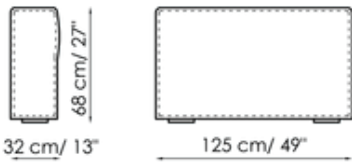

Width: 210cm
Depth: 100cm
Height: 68cm

Central section 160

Width: 160cm
Depth: 100cm
Height: 68cm

Central section 140

Width: 140cm
Depth: 100cm
Height: 68cm

Central section 120

Width: 120cm
Depth: 125cm
Height: 68cm

Central section 120

Width: 120cm

Central section 100

Width: 100cm

Central section 70

Width: 70cm

Depth: 100cm
Height: 68cm

Depth: 100cm
Height: 68cm

Depth: 125cm
Height: 68cm

Central section 70 movable

Width: 70cm
Depth: 125-150cm
Height: 68cm

Central section 70

Width: 70cm
Depth: 100cm
Height: 68cm

Central section 70 movable

Width: 70cm
Depth: 100-125cm
Height: 68cm

Backrest-corner depth 125

Width: 32cm
Depth: 125cm
Height: 68cm

Backrest-corner depth 100

Width: 32cm
Depth: 100cm
Height: 68cm

Chaise longue 150x70

Width: 70cm
Depth: 150cm
Height: 68cm

Penisola with backrest 100x150