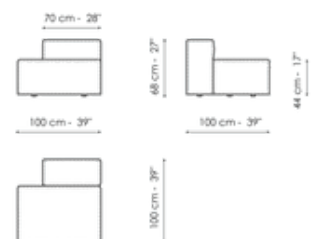

Width: 100cm

Penisola 100x150

Width: 100cm

Penisola 100x100

Width: 100cm

Depth: 150cm
Height: 68cm

Depth: 150cm
Height: 44cm

Depth: 100cm
Height: 44cm

Depth: 75cm
Height: 44cm

Combination

Width: 390cm
Depth: 225cm
Height: 68cm

Combination

Width: 342cm
Depth: 250cm
Height: 68cm

Semi-corner 240

Width: 240cm
Depth: 141cm
Height: 68cm

Semi-corner 190

Width: 190cm
Depth: 130cm
Height: 68cm

Trapezium 180

Width: 180cm

Trapezium 140

Width: 140cm

Penisola

Width: 100cm

Depth: 125cm
Height: 68cm

Large armrest

Width: 50cm
Depth: 100cm
Height: 50cm

Depth: 125cm
Height: 68cm

Combination

Width: 380cm
Depth: 130cm
Height: 68cm

Depth: 100cm
Height: 68cm

Combination

Width: 390cm
Depth: 141cm
Height: 68cm