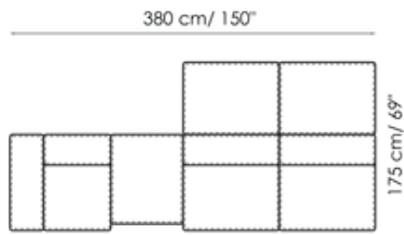

Penisola 100x75

Width: 100cm
Depth: 75cm
Height: 44cm

High armrest 68x25

Width: 25cm
Depth: 100cm
Height: 68cm

High armrest 68x35

Width: 35cm
Depth: 100cm
Height: 68cm

Low armrest 50x25

Width: 25cm
Depth: 100cm
Height: 50cm

Low armrest 50x35

Width: 35cm
Depth: 100cm
Height: 50cm

Pouf 100x150

Width: 100cm
Depth: 150cm
Height: 44cm

Pouf 100x100

Width: 100cm

Pouf 100x75

Width: 100cm

Pouf 93x75

Width: 93cm

Depth: 100cm
Height: 44cm

Feather cushion with edge

Width: 50cm
Depth: -cm
Height: 50cm

Depth: 75cm
Height: 44cm

Combination

Width: 380cm
Depth: 175cm
Height: 68cm

Depth: 75cm
Height: 44cm

Combination

Width: 390cm
Depth: 225cm
Height: 68cm

Combination

Width: 342cm
Depth: 250cm
Height: 68cm

Semi-corner 240

Width: 240cm
Depth: 141cm
Height: 68cm

Semi-corner 190