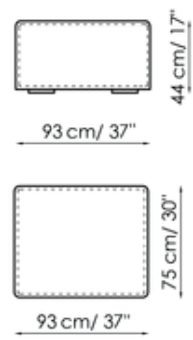

Width: 100cm

Penisola 100x150

Width: 100cm

Penisola 100x100

Width: 100cm

Depth: 150cm
Height: 68cm

Depth: 150cm
Height: 44cm

Depth: 100cm
Height: 44cm

Penisola 100x75

Width: 100cm
Depth: 75cm
Height: 44cm

High armrest 68x25

Width: 25cm
Depth: 100cm
Height: 68cm

High armrest 68x35

Width: 35cm
Depth: 100cm
Height: 68cm

Low armrest 50x25

Width: 25cm
Depth: 100cm
Height: 50cm

Low armrest 50x35

Width: 35cm
Depth: 100cm
Height: 50cm

Pouf 100x150

Width: 100cm
Depth: 150cm
Height: 44cm

Pouf 100x100

Width: 100cm

Pouf 100x75

Width: 100cm

Pouf 93x75

Width: 93cm

Depth: 100cm
Height: 44cm

Feather cushion with edge

Width: 50cm
Depth: -cm
Height: 50cm

Depth: 75cm
Height: 44cm

Combination

Width: 380cm
Depth: 175cm
Height: 68cm