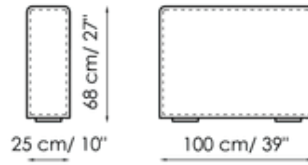

Width: 210cm
Depth: 100cm
Height: 68cm

Central section 160

Width: 160cm
Depth: 100cm
Height: 68cm

Central section 140

Width: 140cm
Depth: 100cm
Height: 68cm

Central section 120

Width: 120cm
Depth: 125cm
Height: 68cm

Backrest-corner depth 125

Width: 32cm
Depth: 125cm
Height: 68cm

Backrest-corner depth 100

Width: 32cm
Depth: 100cm
Height: 68cm

Chaise longue 150x70

Width: 70cm
Depth: 150cm
Height: 68cm

Penisola with backrest 100x150

Width: 100cm

Penisola 100x150

Width: 100cm

Penisola 100x100

Width: 100cm

Depth: 150cm
Height: 68cm

Depth: 150cm
Height: 44cm

Depth: 100cm
Height: 44cm

Penisola 100x75

Width: 100cm
Depth: 75cm
Height: 44cm

High armrest 68x25

Width: 25cm
Depth: 100cm
Height: 68cm

High armrest 68x35

Width: 35cm
Depth: 100cm
Height: 68cm

Low armrest 50x25

Width: 25cm
Depth: 100cm
Height: 50cm