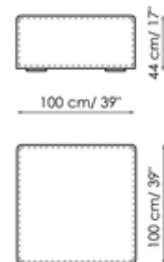

Width: 210cm
Depth: 100cm
Height: 68cm

Central section 160

Width: 160cm
Depth: 100cm
Height: 68cm

Central section 140

Width: 140cm
Depth: 100cm
Height: 68cm

Central section 120

Width: 120cm
Depth: 125cm
Height: 68cm

Depth: 125cm
Height: 68cm

Central section 70 movable

Width: 70cm
Depth: 125-150cm
Height: 68cm

Central section 70

Width: 70cm
Depth: 100cm
Height: 68cm

Central section 70 movable

Width: 70cm
Depth: 100-125cm
Height: 68cm

Backrest-corner depth 125

Width: 32cm
Depth: 125cm
Height: 68cm

Backrest-corner depth 100

Width: 32cm
Depth: 100cm
Height: 68cm

Chaise longue 150x70

Width: 70cm
Depth: 150cm
Height: 68cm

Penisola with backrest 100x150

Width: 100cm

Penisola 100x150

Width: 100cm

Penisola 100x100

Width: 100cm

Depth: 150cm
Height: 68cm

Depth: 150cm
Height: 44cm

Depth: 100cm
Height: 44cm