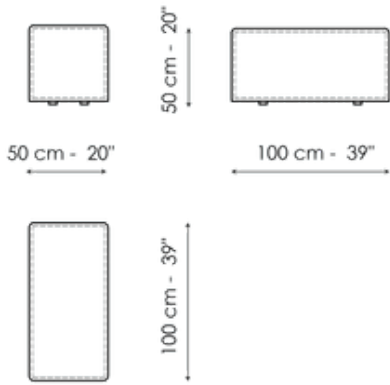

Width: 100cm

Penisola 100x150

Width: 100cm

Penisola 100x100

Width: 100cm

Depth: 150cm
Height: 68cm

Depth: 150cm
Height: 44cm

Depth: 100cm
Height: 44cm

Depth: 75cm
Height: 44cm

Combination

Width: 390cm
Depth: 225cm
Height: 68cm

Combination

Width: 342cm
Depth: 250cm
Height: 68cm

Semi-corner 240

Width: 240cm
Depth: 141cm
Height: 68cm

Semi-corner 190

Width: 190cm
Depth: 130cm
Height: 68cm

Trapezium 180

Width: 180cm

Trapezium 140

Width: 140cm

Penisola

Width: 100cm

Depth: 125cm
Height: 68cm

Large armrest

Width: 50cm
Depth: 100cm
Height: 50cm

Depth: 125cm
Height: 68cm

Combination

Width: 380cm
Depth: 130cm
Height: 68cm

Depth: 100cm
Height: 68cm

Combination

Width: 390cm
Depth: 141cm
Height: 68cm