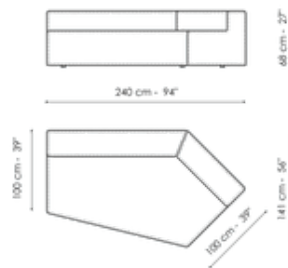

Penisola 100x75

Width: 100cm
Depth: 75cm
Height: 44cm

High armrest 68x25

Width: 25cm
Depth: 100cm
Height: 68cm

High armrest 68x35

Width: 35cm
Depth: 100cm
Height: 68cm

Low armrest 50x25

Width: 25cm
Depth: 100cm
Height: 50cm

Pouf 93x75

Width: 93cm

Depth: 100cm
Height: 44cm

Feather cushion with edge

Width: 50cm
Depth: -cm
Height: 50cm

Depth: 75cm
Height: 44cm

Combination

Width: 380cm
Depth: 175cm
Height: 68cm

Depth: 75cm
Height: 44cm

Combination

Width: 390cm
Depth: 225cm
Height: 68cm

Combination

Width: 342cm
Depth: 250cm
Height: 68cm

Semi-corner 240

Width: 240cm
Depth: 141cm
Height: 68cm

Semi-corner 190

Width: 190cm
Depth: 130cm
Height: 68cm

Trapezium 180

Width: 180cm

Trapezium 140

Width: 140cm

Penisola

Width: 100cm

Depth: 125cm
Height: 68cm