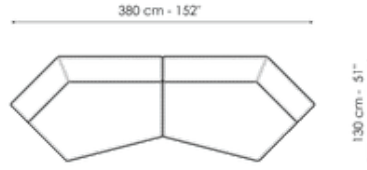

Penisola 100x75

Width: 100cm
Depth: 75cm
Height: 44cm

High armrest 68x25

Width: 25cm
Depth: 100cm
Height: 68cm

High armrest 68x35

Width: 35cm
Depth: 100cm
Height: 68cm

Low armrest 50x25

Width: 25cm
Depth: 100cm
Height: 50cm

Depth: 75cm
Height: 44cm

Combination

Width: 390cm
Depth: 225cm
Height: 68cm

Combination

Width: 342cm
Depth: 250cm
Height: 68cm

Semi-corner 240

Width: 240cm
Depth: 141cm
Height: 68cm

Semi-corner 190

Width: 190cm
Depth: 130cm
Height: 68cm

Trapezium 180

Width: 180cm

Trapezium 140

Width: 140cm

Penisola

Width: 100cm

Depth: 125cm
Height: 68cm

Large armrest

Width: 50cm
Depth: 100cm
Height: 50cm

Depth: 125cm
Height: 68cm

Combination

Width: 380cm
Depth: 130cm
Height: 68cm

Depth: 100cm
Height: 68cm

Combination

Width: 390cm
Depth: 141cm
Height: 68cm