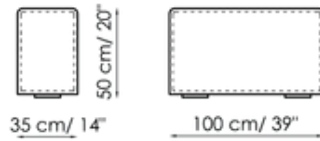

Width: 210cm
Depth: 100cm
Height: 68cm

Central section 160

Width: 160cm
Depth: 100cm
Height: 68cm

Central section 140

Width: 140cm
Depth: 100cm
Height: 68cm

Central section 120

Width: 120cm
Depth: 125cm
Height: 68cm

Backrest-corner depth 125

Width: 32cm
Depth: 125cm
Height: 68cm

Backrest-corner depth 100

Width: 32cm
Depth: 100cm
Height: 68cm

Chaise longue 150x70

Width: 70cm
Depth: 150cm
Height: 68cm

Penisola with backrest 100x150

Width: 100cm

Penisola 100x150

Width: 100cm

Penisola 100x100

Width: 100cm

Depth: 150cm
Height: 68cm

Depth: 150cm
Height: 44cm

Depth: 100cm
Height: 44cm

Penisola 100x75

Width: 100cm
Depth: 75cm
Height: 44cm

High armrest 68x25

Width: 25cm
Depth: 100cm
Height: 68cm

High armrest 68x35

Width: 35cm
Depth: 100cm
Height: 68cm

Low armrest 50x25

Width: 25cm
Depth: 100cm
Height: 50cm