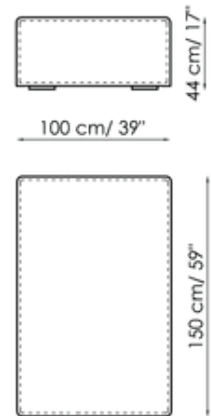

Width: 210cm
Depth: 100cm
Height: 68cm

Central section 160

Width: 160cm
Depth: 100cm
Height: 68cm

Central section 140

Width: 140cm
Depth: 100cm
Height: 68cm

Central section 120

Width: 120cm
Depth: 125cm
Height: 68cm

Width: 100cm

Penisola 100x150

Width: 100cm

Penisola 100x100

Width: 100cm

Depth: 150cm
Height: 68cm

Depth: 150cm
Height: 44cm

Depth: 100cm
Height: 44cm

Penisola 100x75

Width: 100cm
Depth: 75cm
Height: 44cm

High armrest 68x25

Width: 25cm
Depth: 100cm
Height: 68cm

High armrest 68x35

Width: 35cm
Depth: 100cm
Height: 68cm

Low armrest 50x25

Width: 25cm
Depth: 100cm
Height: 50cm

Low armrest 50x35

Width: 35cm
Depth: 100cm
Height: 50cm

Pouf 100x150

Width: 100cm
Depth: 150cm
Height: 44cm

Pouf 100x100

Width: 100cm

Pouf 100x75

Width: 100cm