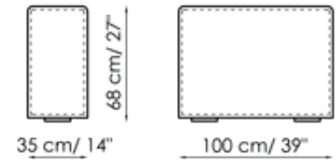

Width: 210cm
Depth: 100cm
Height: 68cm

Central section 160

Width: 160cm
Depth: 100cm
Height: 68cm

Central section 140

Width: 140cm
Depth: 100cm
Height: 68cm

Central section 120

Width: 120cm
Depth: 125cm
Height: 68cm

Backrest-corner depth 125

Width: 32cm
Depth: 125cm
Height: 68cm

Backrest-corner depth 100

Width: 32cm
Depth: 100cm
Height: 68cm

Chaise longue 150x70

Width: 70cm
Depth: 150cm
Height: 68cm

Penisola with backrest 100x150

Width: 100cm

Penisola 100x150

Width: 100cm

Penisola 100x100

Width: 100cm

Depth: 150cm
Height: 68cm

Depth: 150cm
Height: 44cm

Depth: 100cm
Height: 44cm

Penisola 100x75

Width: 100cm
Depth: 75cm
Height: 44cm

High armrest 68x25

Width: 25cm
Depth: 100cm
Height: 68cm

High armrest 68x35

Width: 35cm
Depth: 100cm
Height: 68cm

Low armrest 50x25

Width: 25cm
Depth: 100cm
Height: 50cm