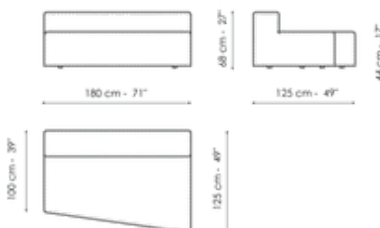

Trapezium 180

Width: 180cm