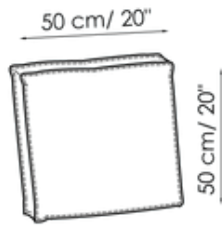

Width: 100cm

Penisola 100x150

Width: 100cm

Penisola 100x100

Width: 100cm

Depth: 150cm
Height: 68cm

Depth: 150cm
Height: 44cm

Depth: 100cm
Height: 44cm

Penisola 100x75

Width: 100cm
Depth: 75cm
Height: 44cm

High armrest 68x25

Width: 25cm
Depth: 100cm
Height: 68cm

High armrest 68x35

Width: 35cm
Depth: 100cm
Height: 68cm

Low armrest 50x25

Width: 25cm
Depth: 100cm
Height: 50cm

Low armrest 50x35

Width: 35cm
Depth: 100cm
Height: 50cm

Pouf 100x150

Width: 100cm
Depth: 150cm
Height: 44cm

Pouf 100x100

Width: 100cm

Pouf 100x75

Width: 100cm

Pouf 93x75

Width: 93cm

Depth: 100cm
Height: 44cm

Feather cushion with edge

Width: 50cm
Depth: -cm
Height: 50cm

Depth: 75cm
Height: 44cm

Combination

Width: 380cm
Depth: 175cm
Height: 68cm