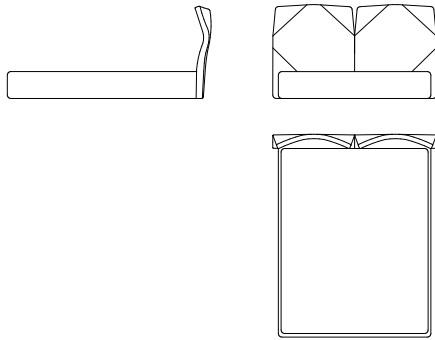

Imbottitura: Poliuretano espanso rivestito con fibra poliestere.

Upholstery: Fabric - Leather - Combined - Tone on tone stitching
Upholstered and finished also on the back of the headboard.

Structure: Frame composed of plywood, wood and derivatives (class E1).
Metallic Mechanism to allow the headboard flexibility.
Slatted base in option. Storage compartment underneath in option.
Courtesy lights in option.

Padding: Polyurethane foam covered with polyester wadding.

B22

cm L 198 x P 224 x H 113
C/LUCI | WITH LIGHTS
Per materasso da 160x200
For mattress 160x200

A22

cm L 198 x P 224 x H 113
Per materasso da 160x200
For mattress 160x200

B32

cm L 218 x P 224 x H 113
C/LUCI | WITH LIGHTS
Per materasso da 180x200
For mattress 180x200

A32

cm L 218 x P 224 x H 113
Per materasso da 180x200
For mattress 180x200

B55

cm L 198 x P 227 x H 113
C/LUCI | WITH LIGHTS
Per materasso QS da 153x203
For mattress QS 153x203