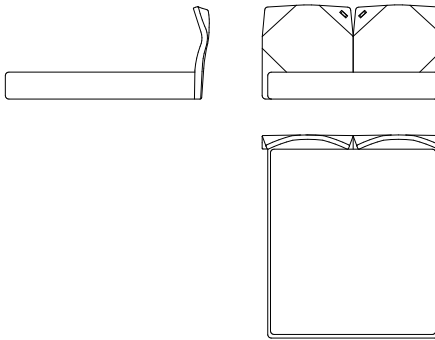

Imbottitura: Poliuretano espanso rivestito con fibra poliestere.

Upholstery: Fabric - Leather - Combined - Tone on tone stitching
Upholstered and finished also on the back of the headboard.

Structure: Frame composed of plywood, wood and derivatives (class E1).
Metallic Mechanism to allow the headboard flexibility.
Slatted base in option. Storage compartment underneath in option.
Courtesy lights in option.

Padding: Polyurethane foam covered with polyester wadding.

B22

cm L 198 x P 224 x H 113
C/LUCI | WITH LIGHTS
Per materasso da 160x200
For mattress 160x200

A22

cm L 198 x P 224 x H 113
Per materasso da 160x200
For mattress 160x200

B32

cm L 218 x P 224 x H 113
C/LUCI | WITH LIGHTS
Per materasso da 180x200
For mattress 180x200

A32

cm L 218 x P 224 x H 113
Per materasso da 180x200
For mattress 180x200

B55

cm L 198 x P 227 x H 113
C/LUCI | WITH LIGHTS
Per materasso QS da 153x203
For mattress QS 153x203