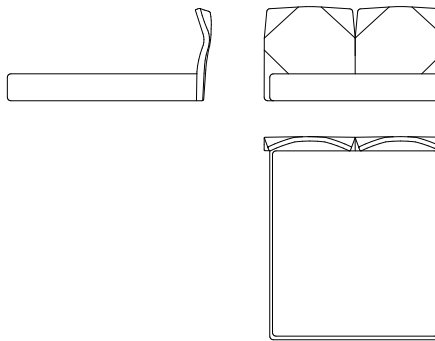

Imbottitura: Poliuretano espanso rivestito con fibra poliestere.

Upholstery: Fabric - Leather - Combined - Tone on tone stitching
Upholstered and finished also on the back of the headboard.

Structure: Frame composed of plywood, wood and derivatives (class E1).
Metallic Mechanism to allow the headboard flexibility.
Slatted base in option. Storage compartment underneath in option.
Courtesy lights in option.

Padding: Polyurethane foam covered with polyester wadding.

B22

cm L 198 x P 224 x H 113
C/LUCI | WITH LIGHTS
Per materasso da 160x200
For mattress 160x200

A22

cm L 198 x P 224 x H 113
Per materasso da 160x200
For mattress 160x200

B32

cm L 218 x P 224 x H 113
C/LUCI | WITH LIGHTS
Per materasso da 180x200
For mattress 180x200

A32

cm L 218 x P 224 x H 113
Per materasso da 180x200
For mattress 180x200

B55

cm L 198 x P 227 x H 113
C/LUCI | WITH LIGHTS
Per materasso QS da 153x203
For mattress QS 153x203