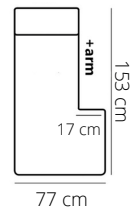

MICHIGAN

ELEMENTS

Sizes with small arm

RECAMIERE

OEL (left) OER (right)

Sizes with wide arm

LK

LG

STITCHING

HEIGHT: 83 cm
DEPTH: 90 cm
SEAT DEPTH: 57 cm
SEAT HEIGHT: 44 cm
ARM HEIGHT: 60 cm

PRODUCT INFO

FRAME

LEGS

FILLING

BACK

SEAT

SUSPENSION