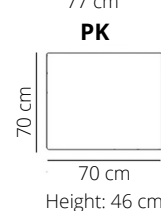

### Sizes with small arm

### Sizes with wide arm

## STITCHING

flat stitching

**HEIGHT: 83 cm**  
**DEPTH: 90 cm**  
**SEAT DEPTH: 57 cm**  
**SEAT HEIGHT: 44 cm**  
**ARM HEIGHT: 60 cm**