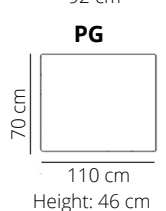

### Sizes with small arm

### Sizes with wide arm

## STITCHING

flat stitching

**HEIGHT: 83 cm**  
**DEPTH: 90 cm**  
**SEAT DEPTH: 57 cm**  
**SEAT HEIGHT: 44 cm**  
**ARM HEIGHT: 60 cm**