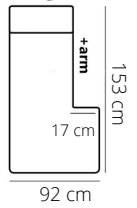

### Sizes with small arm

### Sizes with wide arm

## STITCHING

flat stitching

**HEIGHT: 83 cm**  
**DEPTH: 90 cm**  
**SEAT DEPTH: 57 cm**  
**SEAT HEIGHT: 44 cm**  
**ARM HEIGHT: 60 cm**