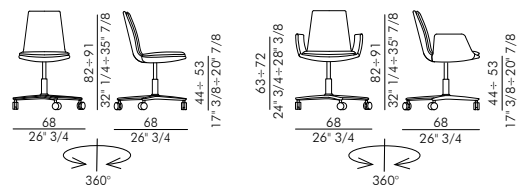

Lara 5 Ways is the swivel chair with five-spoke wheels and armrests that will become the favorite piece of furniture for those who work on the computer all day. This swivel chair with wheels is born within the CSR Eforma design project and is configured as a comfortable and practical solution thanks to the padded seat and the legs in painted metal equipped with wheels. The upholstery part, which is not removable, is customizable and available in leather, eco-leather, or fabric. The enveloping lines of the swivel chair Lara 5 Ways and the soft and welcoming seat guarantee a high level of comfort, which is necessary especially in work environments. Also available in the version with swivel base without wheels Lara 4 Ways.

Informazioni tecniche / Technical informations

LARA

LARA arm

Sedia e poltroncina imbottita con base girevole a 5 razze in alluminio spazzolato, regolabile in altezza.

Alluminio Spazzolato ASP

Rivestimento non sfoderabile.

LARA  H 140 cm x L 110 cm  2,10 m²

LARA arm  H 140 cm x L 130 cm  2,60 m²

Upholstered chair and armchair with swivel 5 ways base adjustable in height in polished aluminium.

Polished Aluminium ASP

Cover not removable.