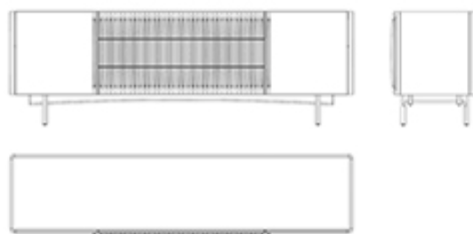

AERO

6 DRAWERS

Hight: 750 mm; 29 29 1/2"

Width: 2270 mm; 89 3/8"

Depth: 550 mm; 21 5/8"

3 DRAWER, 2 DOORS A

Hight: 750 mm; 29 29 1/2"

Width: 2270 mm; 89 3/8"

Depth: 550 mm; 21 5/8"

3 DRAWER, 2 DOORS C

Hight: 750 mm; 29 29 1/2"

Width: 2270 mm; 89 3/8"

Depth: 550 mm; 21 5/8"

CARELLI nábytek spol. s r.o.

IČ: 25231553

Vrbenská 2044/6, České Budějovice 5, 370 01 České Budějovice
Spisová značka C 16136 vedená u Krajského soudu v Českých Budějovicích.

4 DOORS

Hight: 750 mm; 29 29 1/2"

Width: 2270 mm; 89 3/8"

Depth: 550 mm; 21 5/8"

3 DRAWER, 2 DOORS B

Height: 750 mm; 29 29 1/2"

Width: 2270 mm; 89 3/8"

Depth: 550 mm; 21 5/8"