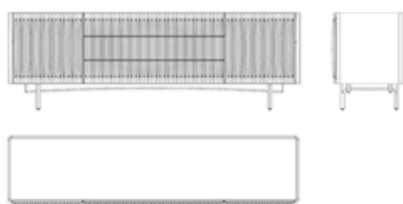

AERO

6 DRAWERS

Hight: 750 mm; 29 29 1/2"

Width: 2270 mm; 89 3/8"

Depth: 550 mm; 21 5/8"

3 DRAWER, 2 DOORS A

Hight: 750 mm; 29 29 1/2"

Width: 2270 mm; 89 3/8"

Depth: 550 mm; 21 5/8"

3 DRAWER, 2 DOORS C

Hight: 750 mm; 29 29 1/2"

Width: 2270 mm; 89 3/8"

Depth: 550 mm; 21 5/8"

CARELLI nábytek spol. s r.o.

IČ: 25231553

Vrbenská 2044/6, České Budějovice 5, 370 01 České Budějovice
Spisová značka C 16136 vedená u Krajského soudu v Českých Budějovicích.

4 DOORS

Hight: 750 mm; 29 29 1/2"

Width: 2270 mm; 89 3/8"

Depth: 550 mm; 21 5/8"

3 DRAWER, 2 DOORS B

Height: 750 mm; 29 29 1/2"

Width: 2270 mm; 89 3/8"

Depth: 550 mm; 21 5/8"