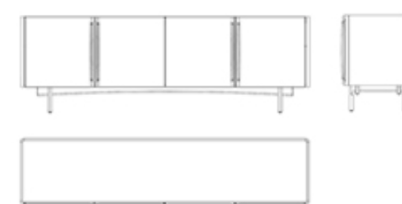

AERO

6 DRAWERS

Hight: 750 mm; 29 29 1/2"

Width: 2270 mm; 89 3/8"

Depth: 550 mm; 21 5/8"

3 DRAWER, 2 DOORS A

Hight: 750 mm; 29 29 1/2"

Width: 2270 mm; 89 3/8"

Depth: 550 mm; 21 5/8"

3 DRAWER, 2 DOORS C

Hight: 750 mm; 29 29 1/2"

Width: 2270 mm; 89 3/8"

Depth: 550 mm; 21 5/8"

CARELLI nábytek spol. s r.o.

IČ: 25231553

Vrbenská 2044/6, České Budějovice 5, 370 01 České Budějovice
Spisová značka C 16136 vedená u Krajského soudu v Českých Budějovicích.

4 DOORS

Hight: 750 mm; 29 29 1/2"

Width: 2270 mm; 89 3/8"

Depth: 550 mm; 21 5/8"

3 DRAWER, 2 DOORS B

Height: 750 mm; 29 29 1/2"

Width: 2270 mm; 89 3/8"

Depth: 550 mm; 21 5/8"