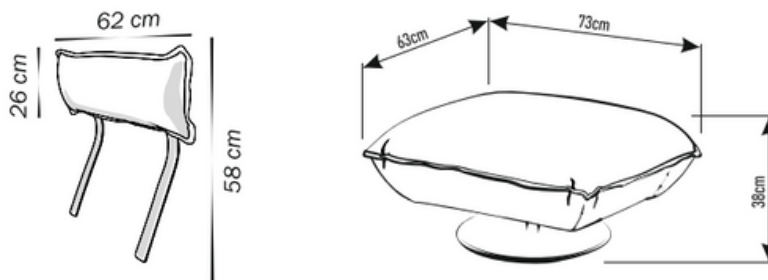

RONAN

HEIGHT: 76 cm
DEPTH: 93 cm
WIDTH: 92 cm
SEAT DEPTH: 63 cm
SEAT HEIGHT: 44 cm

STITCHING

pinched seam

PRODUCT INFO

FILLING

SUSPENSION

BACK

foam HR 23

fibre wool

cardboard

SEAT

foam HR 30

fibre wool

no-sag springs

chair is rotatable and headrest is removable