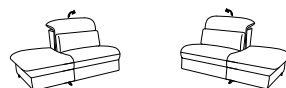

open end elements

- 1 seat field
- headrest adjustment manual

543 / 544 W/D/H: 126/106/84
545 / 546 W/D/H: 136/106/84
547 / 548 W/D/H: 146/106/84