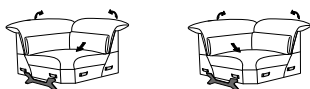

composition 155 / 586
in 27 Leonessa almond

Model plan 1352

the Wall-free function is available manually or electrically adjustable

the model is available in two seat heights: 45 cm and 47 cm the dimensions given refer to the seat height with 45 cm.

corner elements

- pointed corner
- also available dismantlable (=variant 532)
- headrest adjustment manual

531 W/D/H: 105/105/84

- corner element
- headrest adjustment manual

534 W/D/H: 119/119/84

- corner element
- with relax function
- headrest adjustment manual