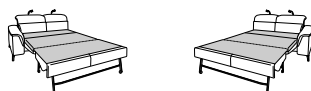

end elements with bed function

- 2 seat fields
- bed function
- headrest adjustment manual

231 / 232 W/D/H: 145/106/84
233 / 234 W/D/H: 165/106/84
235 / 236 W/D/H: 185/106/84
237 / 238 W/D/H: 205/106/84