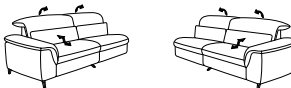

- 2 seat fields
- Wall-free function manual or electric in the outer seat
- headrest adjustment manual or electric

141 / 142 W/D/H: 146/106/84
143 / 144 W/D/H: 166/106/84
145 / 146 W/D/H: 186/106/84
147 / 148 W/D/H: 206/106/84