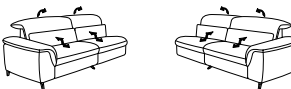

- 2 seat fields
- Wall-free function manual or electric
- headrest adjustment manual or electric

151 / 152 W/D/H: 146/106/84
153 / 154 W/D/H: 166/106/84
155 / 156 W/D/H: 187/106/84
157 / 158 W/D/H: 206/106/84