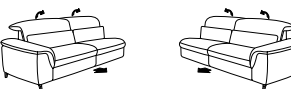

end elements with pull-forward function

- 2 seat fields
- pull-forward function electric
- headrest adjustment manual

251 / 252 W/D/H: 145/106/84
253 / 254 W/D/H: 165/106/84
255 / 256 W/D/H: 185/106/84
257 / 258 W/D/H: 205/106/84