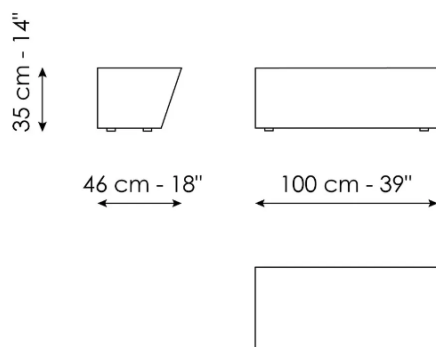

LITOS

Litos high

Width: 46cm
Depth: 100cm
Height: 35cm

Litos low

Width: 60cm
Depth: 125cm
Height: 28cm