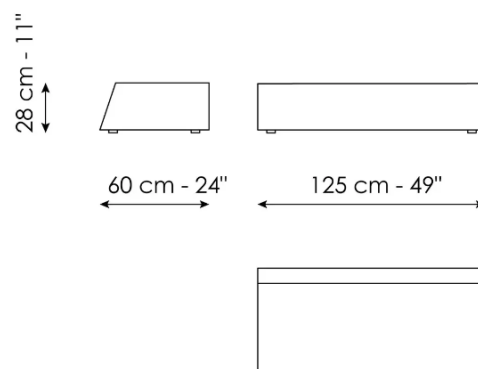

LITOS

Litos high

Width: 46cm
Depth: 100cm
Height: 35cm

Litos low

Width: 60cm
Depth: 125cm
Height: 28cm