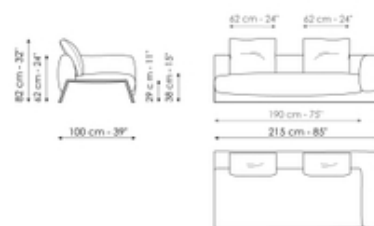

## Sofa 240

Width: 240cm

Depth: 100cm

Height: 82cm

## Sofa 270

Width: 270cm

Depth: 100cm

Height: 82cm

## End section sofa 245

Width: 245cm

Depth: 100cm

Height: 82cm

## Inclined penisola

Width: 170cm

Depth: 170cm

Height: 82cm