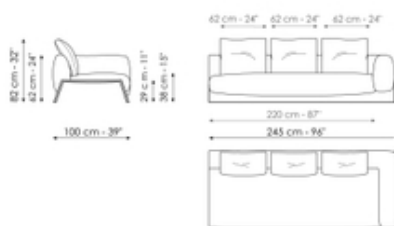

## Sofa 240

Width: 240cm

Depth: 100cm

Height: 82cm

## Sofa 270

Width: 270cm

Depth: 100cm

Height: 82cm

## End section sofa 215

Width: 215cm

Depth: 100cm

Height: 82cm

## Inclined penisola

Width: 170cm

Depth: 170cm

Height: 82cm