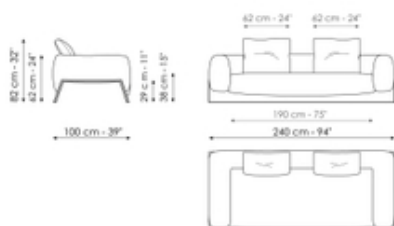

## Sofa 240

Width: 240cm

Depth: 100cm

Height: 82cm

## Sofa 270

Width: 270cm

Depth: 100cm

Height: 82cm

## End section sofa 245

Width: 245cm

Depth: 100cm

Height: 82cm

## Inclined penisola

Width: 170cm

Depth: 170cm

Height: 82cm