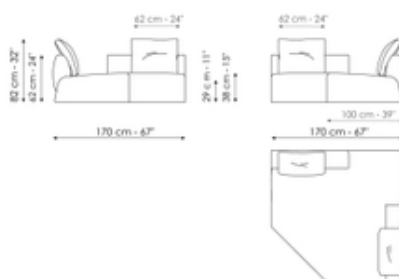

## Sofa 270

Width: 270cm

Depth: 100cm

Height: 82cm

## End section sofa 215

Width: 215cm

Depth: 100cm

Height: 82cm

## End section sofa 245

Width: 245cm

Depth: 100cm

Height: 82cm

## Inclined penisola

Width: 170cm

Depth: 170cm

Height: 82cm