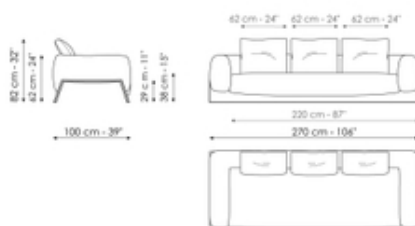

## Sofa 240

Width: 240cm

Depth: 100cm

Height: 82cm

## Sofa 270

Width: 270cm

Depth: 100cm

Height: 82cm

## End section sofa 245

Width: 245cm

Depth: 100cm

Height: 82cm

## Inclined penisola

Width: 170cm

Depth: 170cm

Height: 82cm