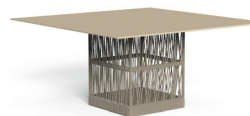

DINING TABLE 150x150 / CODE: CLITP150

KG 54,0 | unit 1+1 0.65 mc |

Width 150 | Depth 150 | Height 75