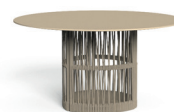

DINING TABLE D140 / CODE: CLITPD140

KG 43,0 | unit 1+1 0.62 mc |

Width 140 | Depth 140 | Height 75