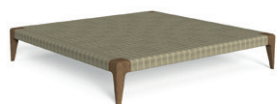

SOFA CORNER SX / CODE: CRULANGSX

	Width	Depth	Height	H. seat	H. cushion
cm	230	110	73	37	16
inch	90.6	43.3	28.7	14.6	6.3

SOFA LOUNGE XL DX / CODE: CRULXLDX

	Width	Depth	Height	H. armrest	H. seat	H. cushion
cm	155	175	73	63	37	16
inch	61.0	68.9	28.7	24.8	14.6	6.3

SOFA LOUNGE XL SX / CODE: CRULXLSX

	Width	Depth	Height	H. armrest	H. seat	H. cushion
cm	155	175	73	63	37	16
inch	61.0	68.9	28.7	24.8	14.6	6.3

LIVING ARMCHAIR / CODE: CRULPL

	Width	Depth	Height	H. armrest	H. seat	H. cushion
cm	85	90	72	56	37	16
inch	33.5	35.4	28.3	22.0	14.6	6.3

POUF 150X150 / CODE: CRULPUF

	Width	Depth	Height
cm	150	150	26
inch	59.1	59.1	10.2

COFFEE TABLE 45X90 / CODE: CRULTC45

	Width	Depth	Height
cm	90	45	26
inch	35.4	17.7	10.2

COFFEE TABLE 160X90 / CODE: CRULTC160