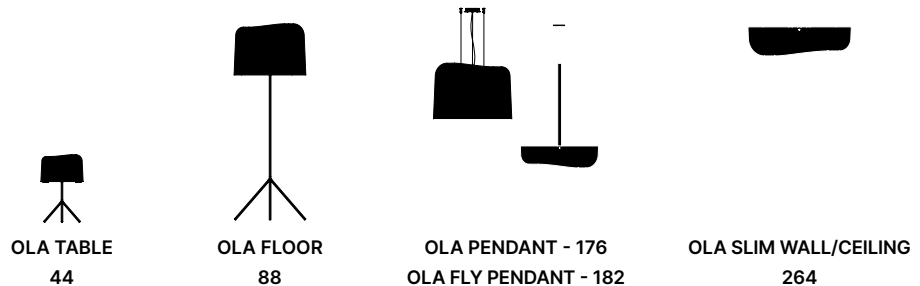

Ola collection