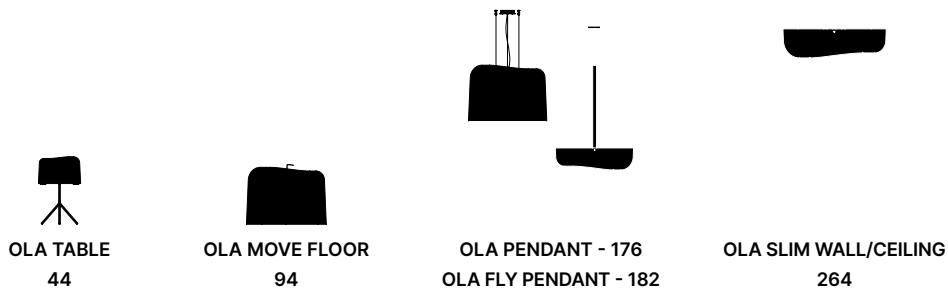

DESIGN LIGHTING

SHADE FINISH OPTIONS
 FINITURE PARALUME

White fibreglass Red fibreglass Orange fibreglass Gold fibreglass Silver fibreglass

FRAME FINISH OPTIONS
 FINITURE STRUTTURA

Black Goffratino

Ola collection