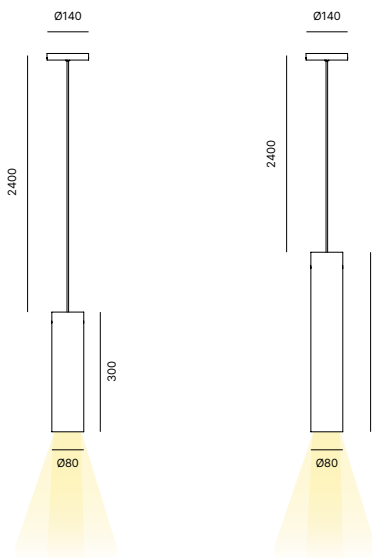

Pendant lamp

TUBE

Pendant lamp in powder coated aluminium.
Lampada a sospensione in alluminio verniciato.

6,3W LED
220-240V
2700K
CRI90
T/fase | DALI/Push dimm

CE IP20   880lm  MacAdam Step 3

UGR₁₉

DESIGN LIGHTING

TUBE MICRO PENDANT
232

TUBE WALL/CEILING
288