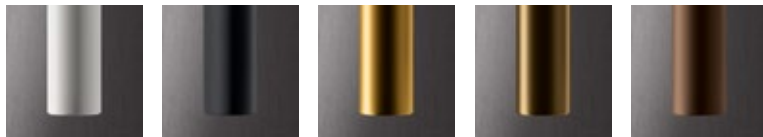

Pendant lamp

TUBE

Pendant lamp in powder coated aluminium.
Lampada a sospensione in alluminio verniciato.

6,3W LED
220-240V
2700K
CRI90
T/fase | DALI/Push dimm

CE IP20   880lm  MacAdam Step 3

UGR₁₉

DESIGN LIGHTING

SHADE FINISH OPTIONS FINITURE PARALUME

Matt White Black Goffratino Gold Bronze Corten

CEILING ROSE ROSONE

Black

REFLECTOR FINISH OPTIONS FINITURE RIFLETTORE

Matt White Black Goffratino Gold Bronze Corten

Tube collection