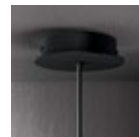

Pendant lamp

TUBE

Pendant lamp in powder coated aluminium.
Lampada a sospensione in alluminio verniciato.

6,3W LED
220-240V
2700K
CRI90
T/fase | DALI/Push dimm

CE IP20   880lm  MacAdam Step 3

UGR₁₉

DESIGN LIGHTING

SHADE FINISH OPTIONS FINITURE PARALUME

Matt White Black Goffratino Gold Bronze Corten

CEILING ROSE ROSONE

Black

REFLECTOR FINISH OPTIONS FINITURE RIFLETTORE

Matt White Black Goffratino Gold Bronze Corten

Tube collection