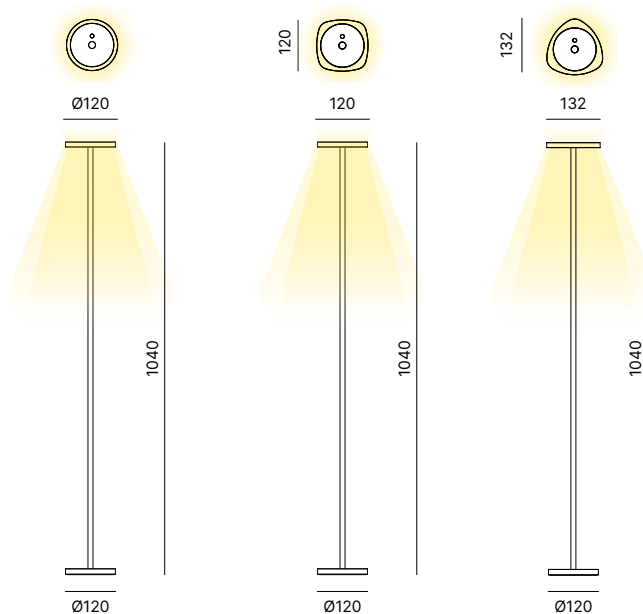

Polycarbonate lamp diffuser with transparent or colored PMMA ring, powder coated metal frame.
 Diffusore in policarbonato con anello in PMMA trasparente o colorato, struttura in metallo verniciato.

9,5W LED
 110-240V
 2700K
 CRI90
 Gesture dimm

CE IP20   24V 1250lm  MacAdam Step 3

UGR₁₉

DESIGN LIGHTING

FINISH OPTIONS
 FINITURE

FRAME FINISH OPTIONS
 FINITURE STRUTTURA

Matt Black

CD Led collection