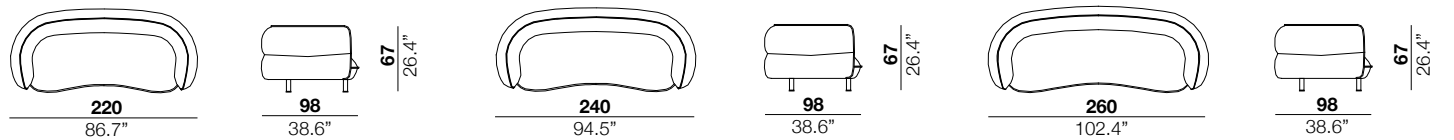

seed

MAURIZIO MANZONI 2023

modular sofa with a wooden frame supported by elastic belts. Seat cushion and backrest padded with expanded polyurethane foam, covered with an acrylic fiber layer. Metal legs matt painted in 10 different colors RAL: 9005, 9002, 3007 and 6008.

divano modulare con fusto in legno e supporto di nastri elastici. Cuscino di seduta e schienale imbottiti con poliuretano espanso ricoperto con falda acrilica. Piedi in metallo verniciato opaco disponibile nei seguenti colori RAL: 9005, 9002, 3007 e 6008.

seat height altezza seduta	arm width larghezza braccio	arm height altezza braccio	feet height altezza piede
40 cm 15.7"	20 cm 7.9"	67 cm 26.4"	13.5 cm 5.3"

2 3 X

29/30 19/20 37/38