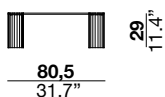

riviera coffee tables

MARCO FUMAGALLI 2023

top made of hardened glass, painted in baking process with 3 different colors: bronze, blue or green. Legs in curved metal, available in two different height cm 29 or cm 36 (except the table TAT), can be black painted RAL 9005 or black chrome-plated or chrome-plated.

tavolini con top in vetro indurito e verniciato in cottura, disponibili in tre colori: bronzato, blu o verde. I piedi in metallo incurvato, disponibili in due altezze cm 29 o cm 36 (ad esclusione del tavolo TAT), sono realizzabili verniciati nel colore RAL 9005, cromati neri o cromati lucidi.

TQ

TR

TT

TP

TAT