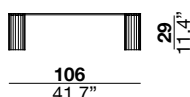

riviera coffee tables

MARCO FUMAGALLI 2023

top made of hardened glass, painted in baking process with 3 different colors: bronze, blue or green. Legs in curved metal, available in two different height cm 29 or cm 36 (except the table TAT), can be black painted RAL 9005 or black chrome-plated or chrome-plated.

tavolini con top in vetro indurito e verniciato in cottura, disponibili in tre colori: bronzato, blu o verde. I piedi in metallo incurvato, disponibili in due altezze cm 29 o cm 36 (ad esclusione del tavolo TAT), sono realizzabili verniciati nel colore RAL 9005, cromati neri o cromati lucidi.

TQ

TR

TT

TP

TAT