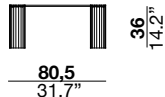

riviera coffee tables

MARCO FUMAGALLI 2023

top made of hardened glass, painted in baking process with 3 different colors: bronze, blue or green. Legs in curved metal, available in two different height cm 29 or cm 36 (except the table TAT), can be black painted RAL 9005 or black chrome-plated or chrome-plated.

tavolini con top in vetro indurito e verniciato in cottura, disponibili in tre colori: bronzato, blu o verde. I piedi in metallo incurvato, disponibili in due altezze cm 29 o cm 36 (ad esclusione del tavolo TAT), sono realizzabili verniciati nel colore RAL 9005, cromati neri o cromati lucidi.

TQ

TR

TT

TP

TAT