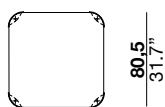

riviera coffee tables

MARCO FUMAGALLI 2023

top made of hardened glass, painted in baking process with 3 different colors: bronze, blue or green. Legs in curved metal, available in two different height cm 29 or cm 36 (except the table TAT), can be black painted RAL 9005 or black chrome-plated or chrome-plated.

tavolini con top in vetro indurito e verniciato in cottura, disponibili in tre colori: bronzato, blu o verde. I piedi in metallo incurvato, disponibili in due altezze cm 29 o cm 36 (ad esclusione del tavolo TAT), sono realizzabili verniciati nel colore RAL 9005, cromati neri o cromati lucidi.

TQ

TR

TT

TP

TAT