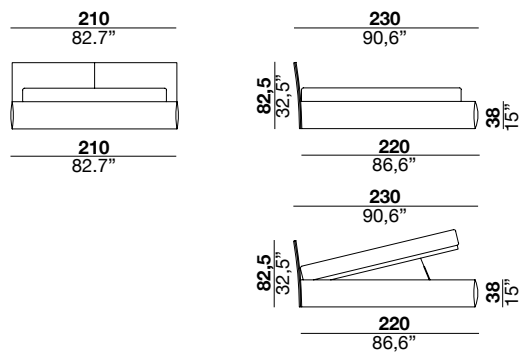

tab bed

STEFANO CONFICCONI 2023

this bed is made of a metal headboard that is filled with expanded polyurethane foam and finished with standard sewing. The frame is made of polyurethane-filled wood covered with an acrylic fiber layer. Legs are made in black painted aluminum. Mattress is not included.

letto con testiera in metallo imbottita con poliuretano espanso e cucitura standard. Sommier in legno imbottito con poliuretano espanso rivestito con fibra acrilica. Piedi in alluminio verniciato nero. Materasso non incluso.

160/16C

180/18C

QEN/QEC

KNG/KNC