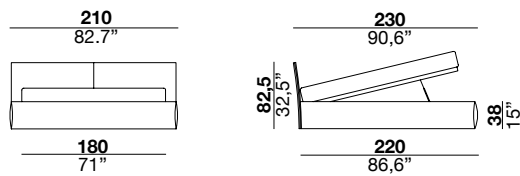

## tab bed

STEFANO CONFICCONI 2023

this bed is made of a metal headboard that is filled with expanded polyurethane foam and finished with standard sewing. The frame is made of polyurethane-filled wood covered with an acrylic fiber layer. Legs are made in black painted aluminum. Mattress is not included.

### 160/16C