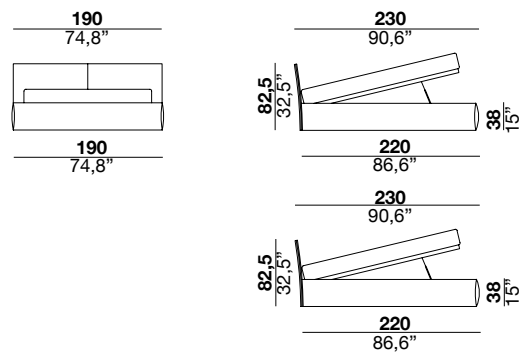

## tab bed

STEFANO CONFICCONI 2023

this bed is made of a metal headboard that is filled with expanded polyurethane foam and finished with standard sewing. The frame is made of polyurethane-filled wood covered with an acrylic fiber layer. Legs are made in black painted aluminum. Mattress is not included.

### 160/16C