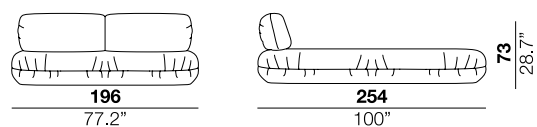

## option bed

STEFANO CONFICCONI 2022

Bed with wooden frame, headboard and Bed base padded with polyurethane foam covered with an acrylic fibre layer. Decorative metal bars available in polished chrome or black chrome.

Letto con fusto in legno, testata e sommier imbottiti con poliuretano espanso ricoperto con falda acrilica. Barre in metallo decorative disponibili cromate lucide e cromate nere.

160

180

QEN

KNG

200