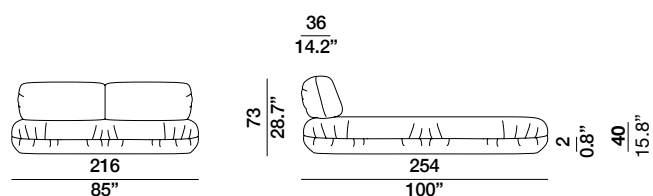

## option bed

STEFANO CONFICCONI 2022

Bed with wooden frame, headboard and Bed base padded with polyurethane foam covered with an acrylic fibre layer. Decorative metal bars available in polished chrome or black chrome.

Letto con fusto in legno, testata e sommier imbottiti con poliuretano espanso ricoperto con falda acrilica. Barre in metallo decorative disponibili cromate lucide e cromate nere.

160

180

QEN

KNG

200