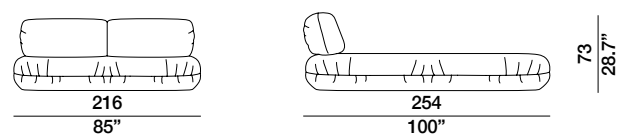

## option bed

STEFANO CONFICCONI 2022

Bed with wooden frame, headboard and Bed base padded with polyurethane foam covered with an acrylic fibre layer. Decorative metal bars available in polished chrome or black chrome.

Letto con fusto in legno, testata e sommier imbottiti con poliuretano espanso ricoperto con falda acrilica. Barre in metallo decorative disponibili cromate lucide e cromate nere.

160

180

QEN

KNG

200