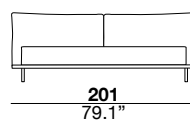

divine bed

MAURIZIO MANZONI 2020

The headboard has a metal structure and wooden frame padded with expanded polyurethane foam. Headboard cushions are filled with siliconized microfiber. The bed frame has a metal structure padded with expanded polyurethane foam. Black chrome metal legs. Mattress is not included.

Struttura testiera in metallo con telaio in legno rivestita in poliuretano espanso. Cuscino testata in microfibra siliconata. Il telaio del sommier è realizzato in metallo rivestito con poliuretano espanso. I piedi sono in metallo cromato nero. Il materasso non è incluso.

160

180

QEN

KNG

200