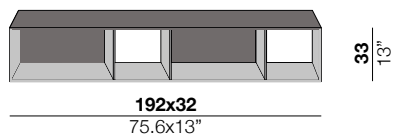

key

MARCO FUMAGALLI 2018

modular metal shelving system (thickness 2 mm) painted with epoxy powder in the following RAL colors: 9002, 9005, 3007 and 6008. Shelves, Top and back frame are made of wood, covered in any leather from our color collection. This modular shelving system is also available fully in metal.

mobile modulare con struttura in metallo (spessore mm 2) verniciato a polvere disponibile nei seguenti colori RAL: 9002, 9005, 3007 e 6008. Le mensole, i top e gli schienali sono in legno rivestiti in pelle a scelta dalle nostre mazzette colori. Il mobile è disponibile anche nella versione solo metallo.

K_1

K_1a