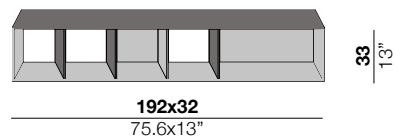

key

MARCO FUMAGALLI 2018

modular metal shelving system (thickness 2 mm) painted with epoxy powder in the following RAL colors: 9002, 9005, 3007 and 6008. Shelves, Top and back frame are made of wood, covered in any leather from our color collection. This modular shelving system is also available fully in metal.

mobile modulare con struttura in metallo (spessore mm 2) verniciato a polvere disponibile nei seguenti colori RAL: 9002, 9005, 3007 e 6008. Le mensole, i top e gli schienali sono in legno rivestiti in pelle a scelta dalle nostre mazzette colori. Il mobile è disponibile anche nella versione solo metallo.

K_1

K_1a

K_4

K_4a