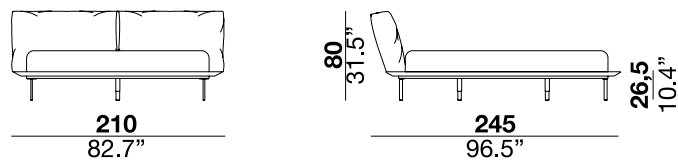

vogue cuoio bed

STEFANO CONFICCONI 2024

bed with a metal headboard upholstered with expanded polyurethane foam covered with acrylic silicon fiber. The sommier is made of painted metal with a leather-covered wooden frame with cuoio finish available in three different leathers: Soffio, Setanil and Natural Velour. The metal feet are available in bright chromed or black chromed. If no preference is specified, the edges feature tone-on-tone lacquering. Mattress is not included. Please note: single wooden slat included in the bed.

letto con testiera in metallo imbottita con poliuretano espanso, rivestito con fibra acrilica siliconata. Il sommier è realizzato in metallo verniciato con cornice in legno rivestita in pelle e speciale finitura cuoio, disponibile in 3 tipologie: Soffio, Setanil e Natural Velour. I piedi sono disponibili cromati lucidi o cromati neri. I bordi sono realizzati tono su tono se non viene specificata alcuna preferenza. Il materasso non è incluso. Rete singola a doghe in legno compresa nel letto.