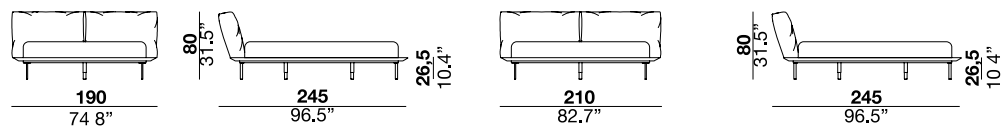

vogue cuoio bed

STEFANO CONFICCONI 2024

bed with a metal headboard upholstered with expanded polyurethane foam covered with acrylic silicon fiber. The sommier is made of painted metal with a leather-covered wooden frame with cuoio finish available in three different leathers: Soffio, Setanil and Natural Velour. The metal feet are available in bright chromed or black chromed. If no preference is specified, the edges feature tone-on-tone lacquering. Mattress is not included. Please note: single wooden slat included in the bed.

letto con testiera in metallo imbottita con poliuretano espanso, rivestito con fibra acrilica siliconata. Il sommier è realizzato in metallo verniciato con cornice in legno rivestita in pelle e speciale finitura cuoio, disponibile in 3 tipologie: Soffio, Setanil e Natural Velour. I piedi sono disponibili cromati lucidi o cromati neri. I bordi sono realizzati tono su tono se non viene specificata alcuna preferenza. Il materasso non è incluso. Rete singola a doghe in legno compresa nel letto.

160

180

QEN

KNG

200

100

PAN

66C

12C