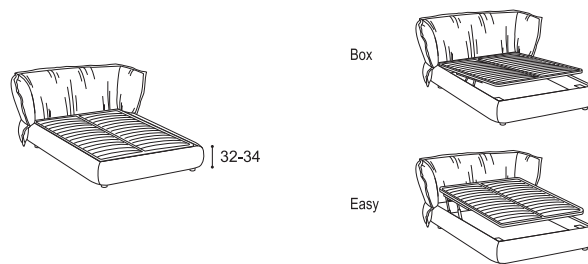

TECHNICAL INFORMATION

Structure: (1-2-3-4)

Headboard made of class E1 multilayer wood, fir wood and faesite panels; side rails and footboard made of class E1 particle board (MDF), osb panels, fir wood and faesite panels.

Note:

Height-adjustment option for the bedbase that supports the mattress, allowing total or partial integration for beds without mechanism.

For characteristics of the used materials, see the technical section. Bed-base cover set available in the section "Bed accessories"

Versioni disponibili (per dimensioni selezionate)

Available versions (by selected dimensions)

Disponibile per materasso da:
Available for mattress: