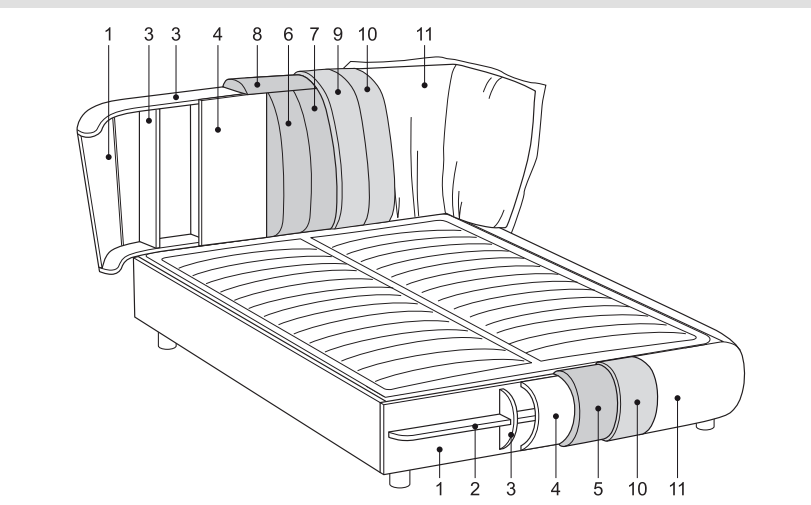

TECHNICAL INFORMATION

Structure: (1-2-3-4)

Headboard made of class E1 multilayer wood, fir wood and faesite panels; side rails and footboard made of class E1 particle board (MDF), osb panels, fir wood and faesite panels.

Note:

Height-adjustment option for the bedbase that supports the mattress, allowing total or partial integration for beds without mechanism.

For characteristics of the used materials, see the technical section. Bed-base cover set available in the section "Bed accessories"