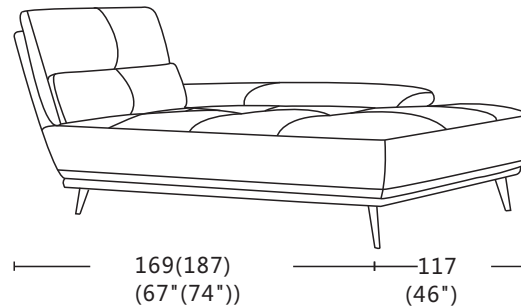

## Functionality:

Back sliding function

## Sofa Legs:

Metal feet17.5 cm

Feet Disassembly:

Yes

CBM:1m<sup>3</sup>  
3PL/R

CBM:1.1m<sup>3</sup>  
CSAL/R

Profile