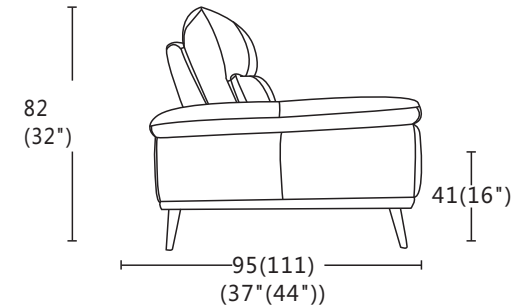

## Sofa Legs:

Metal feet17.5 cm

Feet Disassembly:

Yes

CBM:1m<sup>3</sup>  
3PL/R

CBM:1.1m<sup>3</sup>  
CSAL/R

Profile