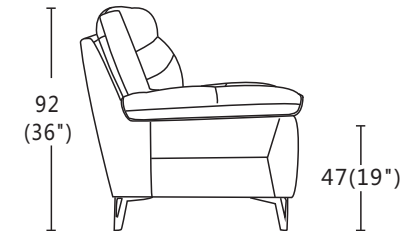

Carelli

Model:32184(3P2C)

Model:32184(3P2C)

Structure:

Plywood and Solid wood

Seat:Elastic webbing+No-sag spring

Back rest: Elastic webbing

Seat Cushion:

Sofa Legs:

Metal feet14 cm

Feet Disassembly:

YES

204
(80")
CBM:1.3m³
3P2C

166
(65")
CBM:1.06m³
2P

102
(40")
CBM:0.67m³
1P

98
(39")
Profile