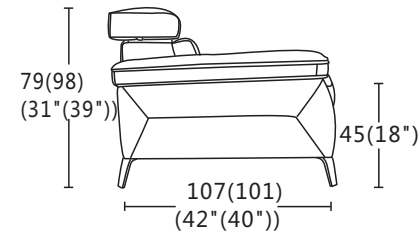

Model:32178(3PL+CSR)

Structure:

Plywood and Solid wood

Seat:Elastic webbing+No-sag spring

Back rest: Elastic webbing

Seat Cushion:

30KG/M3 26KG/M3

High resilient foam

Back Cushion:26KG/M3

High resilient foam

Cushion removable:

Not available

Functionality:

Adjustable Headrest

Sofa Legs:

Metal feet13.8 cm

Feet Disassembly:

YES

182
(72")
CBM:1.15m³
3 PL/R

226(223)
(89"(88")) 107(101)
(42"(40"))
CBM:1.92m³
CS L/R