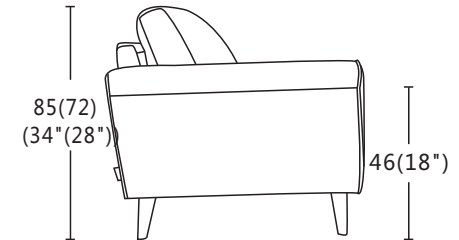

## Feet Disassembly:

YES

195

(77")

CBM:1.12m<sup>3</sup>

3PL/R

157

(62")

108

(43")

CBM:1.02m<sup>3</sup>

CSAL/R

85(72)

(34"(28"))

46(18")

96

(38")

Profile