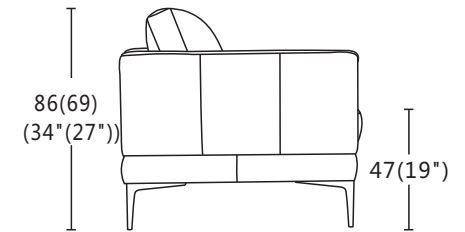

Sofa Legs:

Zinc feet18cm

Feet Disassembly:

Yes

198

(78")

CBM:1.02m³

3PL/R

105

(41")

CBM:0.55m³

1.5PL/R

185

(73")

CBM:0.95m³

3PAL

86(69)

(34"(27"))

47(19")

94

(37")

Profile

93

(37")