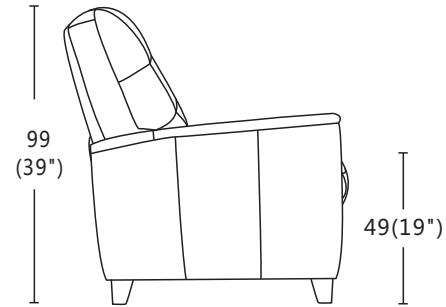

Carelli

Model:32294HF-FK(1P)

Model:32294HF-FK(1P)

Structure:

Plywood and Solid wood

Seat : Elastic webbing

Back rest: Elastic webbing

Seat Cushion:

Sofa Legs:

Timber feet9.4cm

Feet Disassembly:

Yes

88
(35")
CBM:0.65m³
1P

Profile