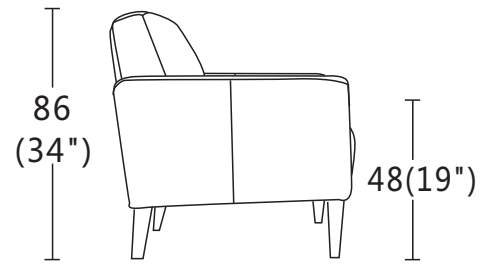

Sofa Legs:

Timber feet20cm

Feet Disassembly:

YES

75
(30")
CBM:0.38m
1P

86
(34")
48(19")
85
(34")
Profile