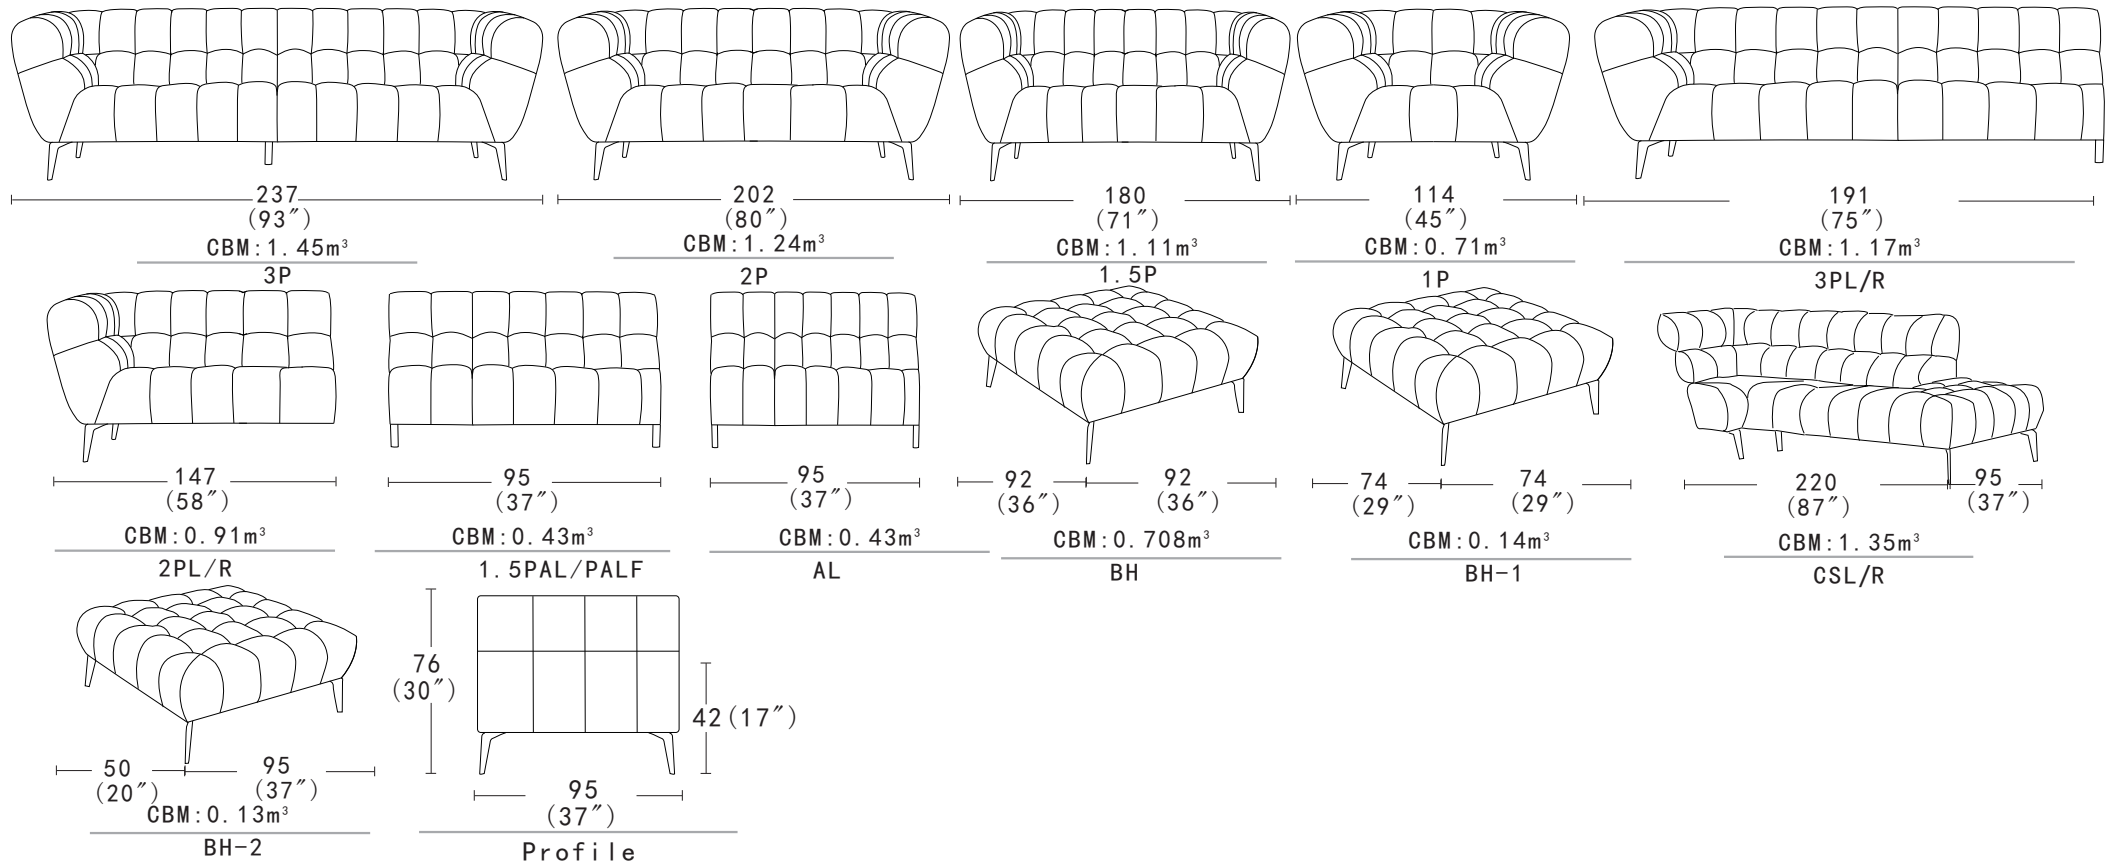

Carelli

Model:31630(3P)

Model: 31630(3P)

Structure:

Plywood and Solid wood

Seat: Elastic webbing + a little no sag spring

Back rest: Elastic webbing

Seat Cushion:

24KG/M3 + 30KG/M3

High resilient foam

Back Cushion:

22KG/M3 + 26KG/M3

High resilient foam

Cushion removable:

Not available

Functionality:

Not available

Sofa Legs:

iron feet 17.5cm

Feet Disassembly:

Yes

This information is based on the latest product information available at the time of printing. The right to discontinue and make changes is reserved