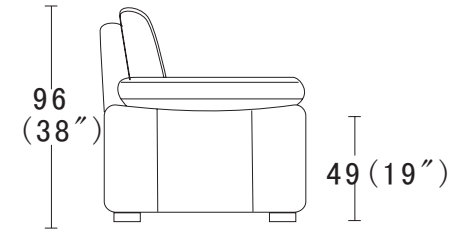

Density:
36KG/M3+30KG/M3

Cushion removability:
not available

Function description:
not available

Feet:
wood feet 3.5cm high

Feet disassembly:
yes

230
(91")

CBM: 2.1m³

3P

178
(70")

CBM: 1.67m³

2P

110
(43")

CBM: 1.03m³

1P

96
(38")

49 (19")

101
(40")

Profile