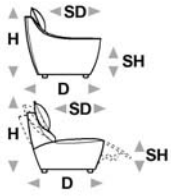

↑ fold following the dotted line ↑

# hip hop. premium 830

*Carelli*

L Length - H Height - D Depth - SH Seat Height - SD Seat Depth

dimensions	L 116 H93 D116 SH41 SD62	L 108 H93 D96 SH41 SD59	L 108 H93 D96 SH41 SD59	L 79 H93 D96 SH41 SD59	L 110 H93 D96 SH41 SD59
version code	000	110	120	130	173
Description	corner	1 right arm facing chair	1 left arm facing chair	chair without armr.	elec.rec.chair 1arm raf
L 110 H93 D96 SH41 SD59 174	L 187 H93 D96 SH41 SD59 240	L 217 H93 D96 SH41 SD59 300	L 79 H93 D155 SH41 SD118 400	L 80 H45 D89 SH- SD- 635	L 76 H93 D96 SH41 SD59 A32
elec.rec.chair 1arm raf	2 1/2 seater	3 seater	chaise longue	rectangular ottoman	chair x
L 62 H45 D89 SH- SD- A99	L 90 H45 D90 SH- SD- B33	L 62 H45 D89 SH- SD- B35	L 110 H93 D96 SH41 SD59 D32	L 110 H93 D96 SH41 SD59 D33	L 79 H93 D96 SH41 SD59 E95
ottoman_x	corner footstool	ottoman_y	rhf	lhf	elec.recl.armless chair
L 79 H93 D96 SH41 SD59 E97	L 106 H93 D97 SH- SD- T71	L - H- D- SH- SD- X69	L - H- D- SH- SD- X70	L - H- D- SH- SD- X71	L - H- D- SH- SD- X72
rech.el.recl.armless chair	corner chair	b35 + a32 + a32 + a32 + a99	400 + b35 + 130 + t71 + 130	130 + 130 + b33 + 130 + 635	400 + 130 + 130 + t71 + t71 + 635 +

↓ fold following the dotted line ↓

↑ fold following the dotted line ↑

# hip hop. premium 830

L Length - H Height - D Depth - SH Seat Height - SD Seat Depth

dimensions

L -  
H- D- SH- SD-

X73

400 + 130 + t71 +  
130 +

L -  
H- D- SH- SD-

X74