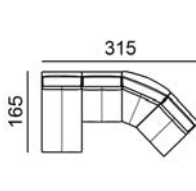

↑ fold following the dotted line ↑

# hip hop. premium 830

*Carelli*

L Length - H Height - D Depth - SH Seat Height - SD Seat Depth

dimensions	L 116 H93 D116 SH41 SD62	L 108 H93 D96 SH41 SD59	L 108 H93 D96 SH41 SD59	L 79 H93 D96 SH41 SD59	L 110 H93 D96 SH41 SD59
version code	000	110	120	130	173
Description	corner	1 right arm facing chair	1 left arm facing chair	chair without armr.	elec.rec.chair 1arm raf
L 110 H93 D96 SH41 SD59 174	L 187 H93 D96 SH41 SD59 240	L 217 H93 D96 SH41 SD59 300	L 79 H93 D155 SH41 SD118 400	L 80 H45 D89 SH- SD- 635	L 76 H93 D96 SH41 SD59 A32
elec.rec.chair 1arm raf	2 1/2 seater	3 seater	chaise longue	rectangular ottoman	chair x
L 62 H45 D89 SH- SD- A99	L 90 H45 D90 SH- SD- B33	L 62 H45 D89 SH- SD- B35	L 110 H93 D96 SH41 SD59 D32	L 110 H93 D96 SH41 SD59 D33	L 79 H93 D96 SH41 SD59 E95
ottoman_x	corner footstool	ottoman_y	rhf	lhf	elec.recl.armless chair
L 79 H93 D96 SH41 SD59 E97	L 106 H93 D97 SH- SD- T71	L - H- D- SH- SD- X69	L - H- D- SH- SD- X70	L - H- D- SH- SD- X71	L - H- D- SH- SD- X72
rech.el.recl.armless chair	corner chair	b35 + a32 + a32 + a32 + a99	400 + b35 + 130 + t71 + 130	130 + 130 + b33 + 130 + 635	400 + 130 + 130 + t71 + t71 + 635 +

↓ fold following the dotted line ↓

↑ fold following the dotted line ↑

# hip hop. premium 830

L Length - H Height - D Depth - SH Seat Height - SD Seat Depth

dimensions

L -  
H- D- SH- SD-

X73

400 + 130 + t71 +  
130 +

L -  
H- D- SH- SD-

X74