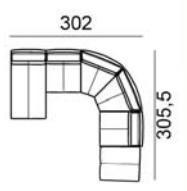

# hip hop. premium 830

*Carelli*

L Length - H Height - D Depth - SH Seat Height - SD Seat Depth

dimensions	L 116 H93 D116 SH41 SD62	L 108 H93 D96 SH41 SD59	L 108 H93 D96 SH41 SD59	L 79 H93 D96 SH41 SD59	L 110 H93 D96 SH41 SD59
version code	000	110	120	130	173
Description	corner	1 right arm facing chair	1 left arm facing chair	chair without armr.	elec.rec.chair 1arm raf
L 110 H93 D96 SH41 SD59 174	L 187 H93 D96 SH41 SD59 240	L 217 H93 D96 SH41 SD59 300	L 79 H93 D155 SH41 SD118 400	L 80 H45 D89 SH- SD- 635	L 76 H93 D96 SH41 SD59 A32
elec.rec.chair 1arm raf	2 1/2 seater	3 seater	chaise longue	rectangular ottoman	chair x
L 62 H45 D89 SH- SD- A99	L 90 H45 D90 SH- SD- B33	L 62 H45 D89 SH- SD- B35	L 110 H93 D96 SH41 SD59 D32	L 110 H93 D96 SH41 SD59 D33	L 79 H93 D96 SH41 SD59 E95
ottoman_x	corner footstool	ottoman_y	rhf	lhf	elec.recl.armless chair
L 79 H93 D96 SH41 SD59 E97	L 106 H93 D97 SH- SD- T71	L - H- D- SH- SD- X69	L - H- D- SH- SD- X70	L - H- D- SH- SD- X71	L - H- D- SH- SD- X72
rech.el.recl.armless chair	corner chair	b35 + a32 + a32 + a32 + a99	400 + b35 + 130 + t71 + 130	130 + 130 + b33 + 130 + 635	400 + 130 + 130 + t71 + t71 + 635 +

↓ fold following the dotted line ↓

↑ fold following the dotted line ↑

# hip hop. premium 830

L Length - H Height - D Depth - SH Seat Height - SD Seat Depth

dimensions

L -  
H- D- SH- SD-

X73

400 + 130 + t71 +  
130 +

L -  
H- D- SH- SD-

X74

400 + 130 + t71 +  
t71 + 130 + 635 +

version code

Description

↓ fold following the dotted line ↓