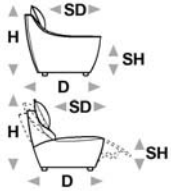

↑ fold following the dotted line ↑

# hip hop. premium 830

*Carelli*

L Length - H Height - D Depth - SH Seat Height - SD Seat Depth

dimensions	L 116 H93 D116 SH41 SD62	L 108 H93 D96 SH41 SD59	L 108 H93 D96 SH41 SD59	L 79 H93 D96 SH41 SD59	L 110 H93 D96 SH41 SD59
version code	000	110	120	130	173
Description	corner	1 right arm facing chair	1 left arm facing chair	chair without armr.	elec.rec.chair 1arm raf
L 110 H93 D96 SH41 SD59 174	L 187 H93 D96 SH41 SD59 240	L 217 H93 D96 SH41 SD59 300	L 79 H93 D155 SH41 SD118 400	L 80 H45 D89 SH- SD- 635	L 76 H93 D96 SH41 SD59 A32
elec.rec.chair 1arm raf	2 1/2 seater	3 seater	chaise longue	rectangular ottoman	chair x
L 62 H45 D89 SH- SD- A99	L 90 H45 D90 SH- SD- B33	L 62 H45 D89 SH- SD- B35	L 110 H93 D96 SH41 SD59 D32	L 110 H93 D96 SH41 SD59 D33	L 79 H93 D96 SH41 SD59 E95
ottoman_x	corner footstool	ottoman_y	rhf	lhf	elec.recl.armless chair
L 79 H93 D96 SH41 SD59 E97	L 106 H93 D97 SH- SD- T71	L - H- D- SH- SD- X69	L - H- D- SH- SD- X70	L - H- D- SH- SD- X71	L - H- D- SH- SD- X72
rech.el.recl.armless chair	corner chair	b35 + a32 + a32 + a32 + a99	400 + b35 + 130 + t71 + 130	130 + 130 + b33 + 130 + 635	400 + 130 + 130 + t71 + t71 + 635 +

↓ fold following the dotted line ↓

↑ fold following the dotted line ↑

# hip hop. premium 830

L Length - H Height - D Depth - SH Seat Height - SD Seat Depth

dimensions

L -  
H- D- SH- SD-

X73

400 + 130 + t71 +  
130 +

L -  
H- D- SH- SD-

X74