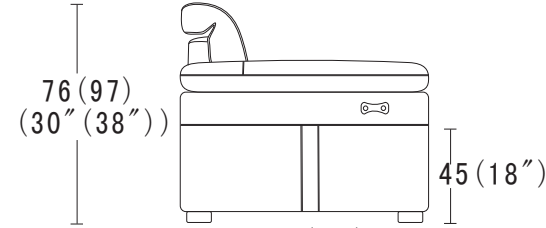

Cushion removable:
Not available

Functionality:
footboard function/headrest function

Sofa Legs:
iron feet 5.5cm

Feet Disassembly:
No

184
(73")

CBM: 0.82+0.57m³

3PL/R

184
(73")

CBM: 0.82+0.57m³

3PL/RSN

169 (163)
(67" (64"))

104
(41")

CBM: 1.31m³

CSAL/R

76 (97)
(30" (38"))

45 (18")

105 (99)
(41" (39"))

Profile

208
(82")

CBM: 0.82+0.82m³

3P

170
(67")

CBM: 0.67+0.67m³

2P

104
(41")

CBM: 0.82m³

1.5PL/R

80
(32")

CBM: 0.57m³

1.5PALS