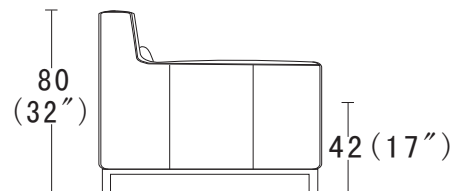

Cushion removable:
Not available

Functionality:
Not available

Sofa Legs:
Wood legs frame 17cm

Feet Disassembly:
No

303
(119")

CBM: 2.4m³

3.5P

260
(102")

CBM: 2.07m³

3P

218
(86")

CBM: 1.74m³

2.5P

180
(71")

CBM: 1.44m³

2P

80
(32")

42 (17")

101
(40")

Profile

100
(39")

CBM: 0.74m³

1P

80
(32")

42 (17")

92
(36")

Profile