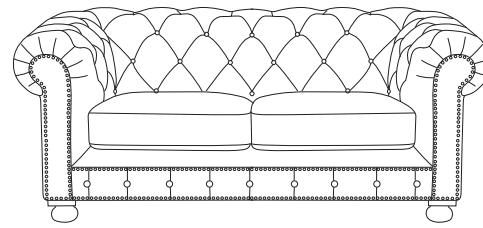

Carelli

Model:3674

Model:3674

Construction:
Plywood an Solid wood

Seat : Elastic webbing

Back rest: Elastic webbing

Seat Cushion:
22KG/M3 +23KG/M3
polyurethane foam

Back Cushion:
polyurethane foam

Cushion removable:
Not available

Functionality:
Not available

Sofa Legs:
Wooden feet 10 cm

Feet Disassembly:
Yes

256
(101")

CBM : 2. 0m³

3P

193
(76")

CBM : 1. 51m³

2P

129
(51")

CBM : 1. 02m³

1P

82
(32")

100
(39")

54 (21")