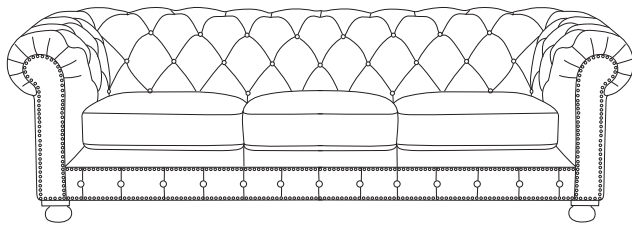

Carelli

Model:3674

Model:3674

Construction:
Plywood an Solid wood

Seat : Elastic webbing

Back rest: Elastic webbing

Seat Cushion:
22KG/M3 +23KG/M3
polyurethane foam

Back Cushion:
polyurethane foam

Cushion removable:
Not available

Functionality:
Not available

Sofa Legs:
Wooden feet 10 cm

Feet Disassembly:
Yes

256
(101")

CBM : 2. 0m³

3P

193
(76")

CBM : 1. 51m³

2P

129
(51")

CBM : 1. 02m³

1P

82
(32")

100
(39")

54 (21")