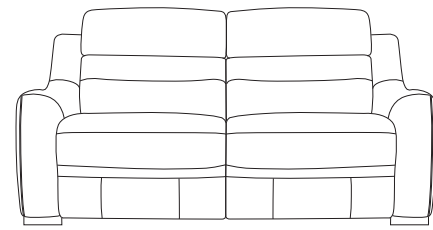

# Model:30884SN

Construction:  
Plywood and Hardwood

Seat : No sag spring

Back rest: Elastic webbing

Seat Cushion:  
34KG/M3  
polyurethane foam

Back Cushion:  
Dacron fibre

Cushion removable:  
Not available

Functionality:  
Footboard function

Sofa Legs:  
iron feet 4.5cm

Feet Disassembly:  
No

200  
(79")

CBM: 0.79+0.79m<sup>3</sup>

3P

162  
(64")

CBM: 0.65+0.65m<sup>3</sup>