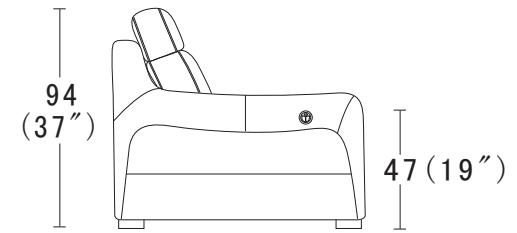

Functionality:  
Footboard function

Sofa Legs:  
iron feet 4.5cm

Feet Disassembly:  
No

200  
(79")

CBM: 0.79+0.79m<sup>3</sup>

3P

162  
(64")

CBM: 0.65+0.65m<sup>3</sup>

2P

104  
(41")

CBM: 0.82m<sup>3</sup>

1P

94  
(37")

47 (19")

96  
(38")

Profile