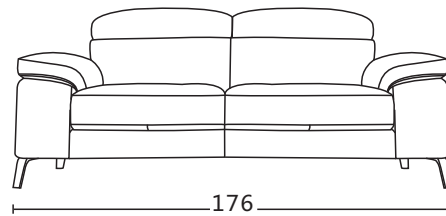

Carelli

Model:32178-FK(3PL+CSR)

Model:32178-FK(3PL+CSR)

Structure:

Plywood and Solid wood

Seat:Elastic webbing+No-sag spring

Back rest: Elastic webbing

Seat Cushion:

Sofa Legs:

Metal feet13.8cm

Feet Disassembly:

Yes

222
(87")
CBM:1.4m³
3P2C

176
(69")
CBM:1.11m³
2P

107
(42")
CBM:0.68m³
1P

79(98)
(31"(39"))
45(18")
107(101)
(42"(40"))
Profile