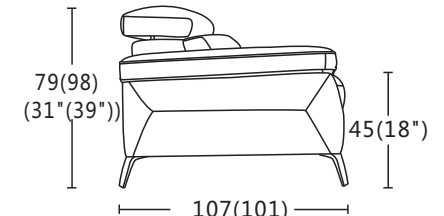

Carelli

Model:32178-FK(3PL+CSR)

Model:32178-FK(3PL+CSR)

Structure:

Plywood and Solid wood

Seat:Elastic webbing+No-sag spring

Back rest: Elastic webbing

Seat Cushion:

Sofa Legs:

Metal feet13.8cm

Feet Disassembly:

Yes

222
(87")
CBM:1.4m³
3P2C

176
(69")
CBM:1.11m³
2P

107
(42")
CBM:0.68m³
1P

79(98)
(31"(39"))
45(18")
107(101)
(42"(40"))
Profile

182
(72")
CBM:1.15m³
3PL/R

76
(30")
CBM:0.43m³
1.5PAL

226(223)
(89"(88"))
107(101)
(42"(40"))
CBM:1.92m³
CSL/R