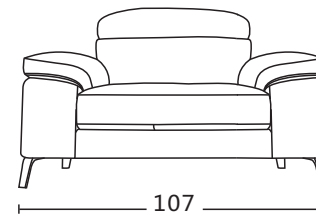

Carelli

Model:32178-FK(3PL+CSR)

Model:32178-FK(3PL+CSR)

Structure:

Plywood and Solid wood

Seat:Elastic webbing+No-sag spring

Back rest: Elastic webbing

Seat Cushion:

30KG/M3 26KG/M3

High resilient foam

Back Cushion:26KG/M3

High resilient foam

Cushion removable:

Not available

Functionality:

Adjustable Headrest

Sofa Legs:

Metal feet13.8cm

Feet Disassembly:

Yes

222
(87")
CBM:1.4m³
3P2C

176
(69")
CBM:1.11m³
2P

107
(42")
CBM:0.68m³
1P

79(98)
(31"(39"))
45(18")
107(101)
(42"(40"))
Profile

182
(72")
CBM:1.15m³
3PL/R

76
(30")
CBM:0.43m³
1.5PAL

226(223)
(89"(88"))
107(101)
(42"(40"))
CBM:1.92m³
CSL/R