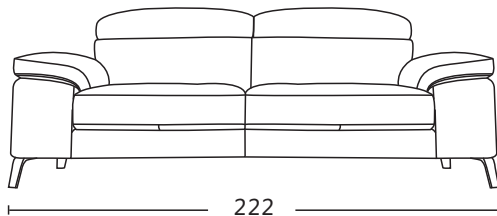

Carelli

Model:32178-FK(3PL+CSR)

Model:32178-FK(3PL+CSR)

Structure:

Plywood and Solid wood

Seat:Elastic webbing+No-sag spring

Back rest: Elastic webbing

Seat Cushion:

30KG/M3 26KG/M3

High resilient foam

Back Cushion:26KG/M3

High resilient foam

Cushion removable:

Not available

Functionality:

Adjustable Headrest

Sofa Legs:

Metal feet13.8cm

Feet Disassembly:

Yes

222
(87")
CBM:1.4m³
3P2C

176
(69")
CBM:1.11m³
2P

107
(42")
CBM:0.68m³
1P

79(98)
(31"(39"))
45(18")
107(101)
(42"(40"))
Profile