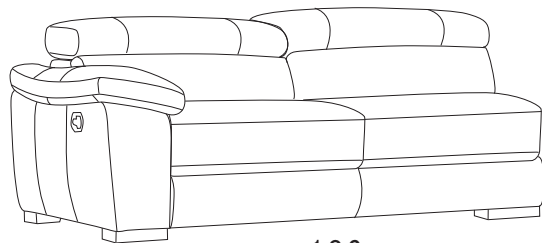

1.5PL/R

186
(73")
CBM: 1.57m³

3PL/R