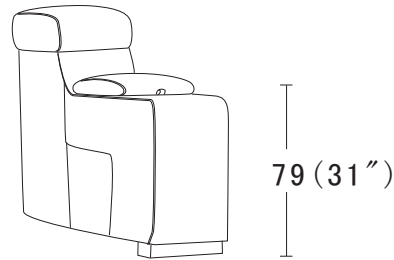

104 30
(41") (12")
CBM: 0.3m³