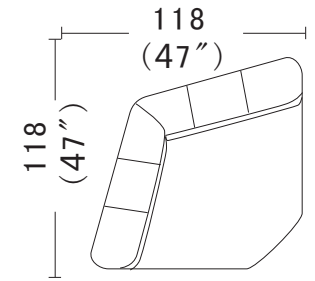

**Density:**  
22KG/M3+24KG/M3

**Seat cushion:**  
resilient Elastic webbing with  
polyurethane foam

**Density:**  
34KG/M3+30KG/M3

**Cushion removability:**  
not available

**Function description:**  
kickboard function

**Feet:**  
wooden feet 4.5cm high

**Feet disassembly:**  
NO

107  
(42")  
CBM: 0.9m<sup>3</sup>

1.5PL/R

104 30  
(41") (12")  
CBM: 0.3m<sup>3</sup>

TWS

79  
(31")  
CBM: 0.6m<sup>3</sup>

1.5PAL

118  
(47")  
CBM: 0.77m<sup>3</sup>

C

186  
(73")  
CBM: 1.57m<sup>3</sup>

3PL/R

79 (97)  
(31" (38"))  
48 (19")  
104  
(41")

Profile

169 98  
(67) (39")  
CBM: 1.19m<sup>3</sup>

CSAL/R